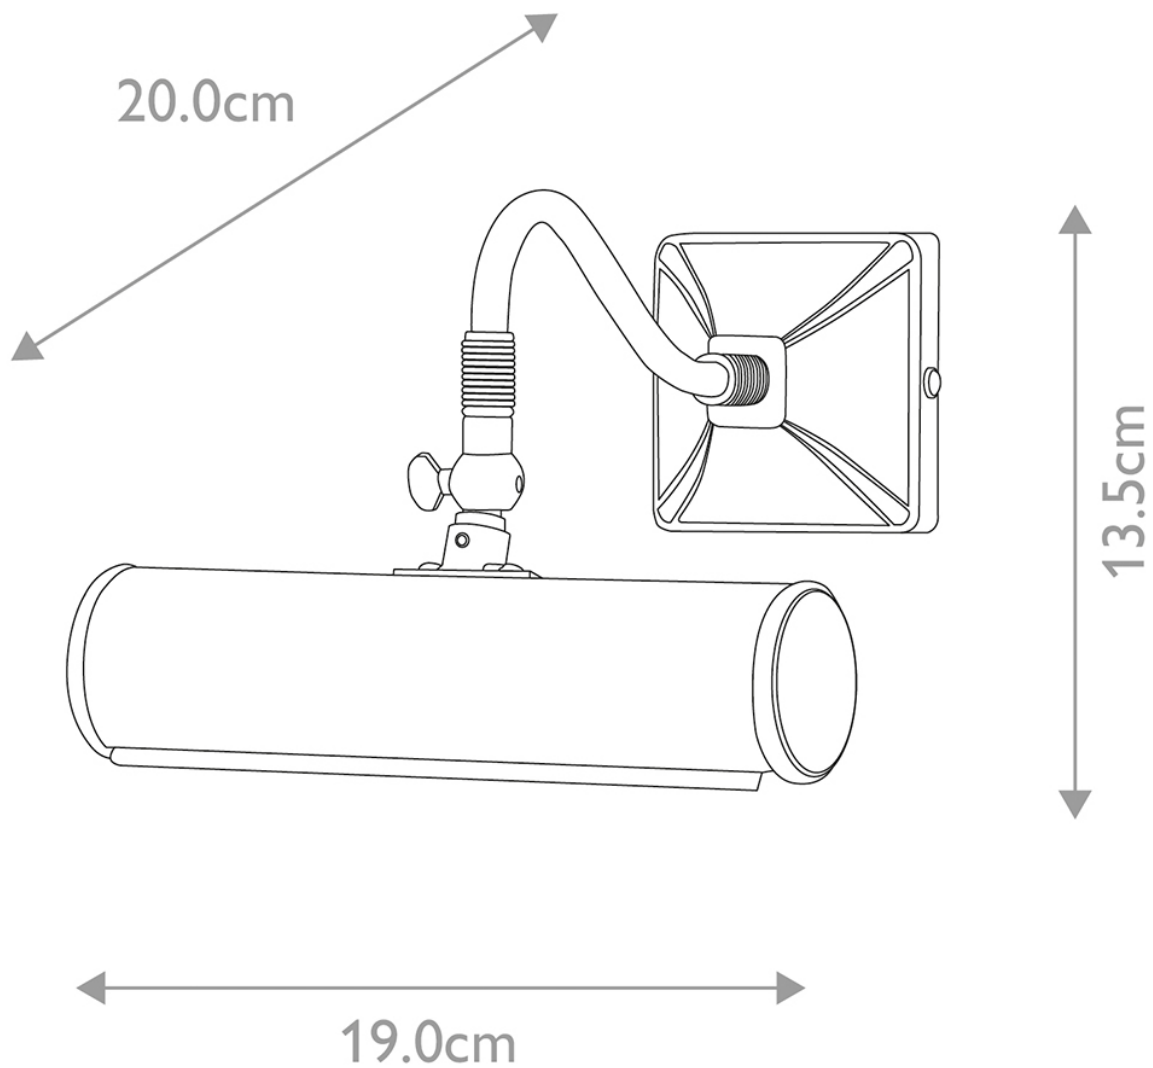

Elstead - Picture Light PL1-10-BLK-GOLD

CONTACT