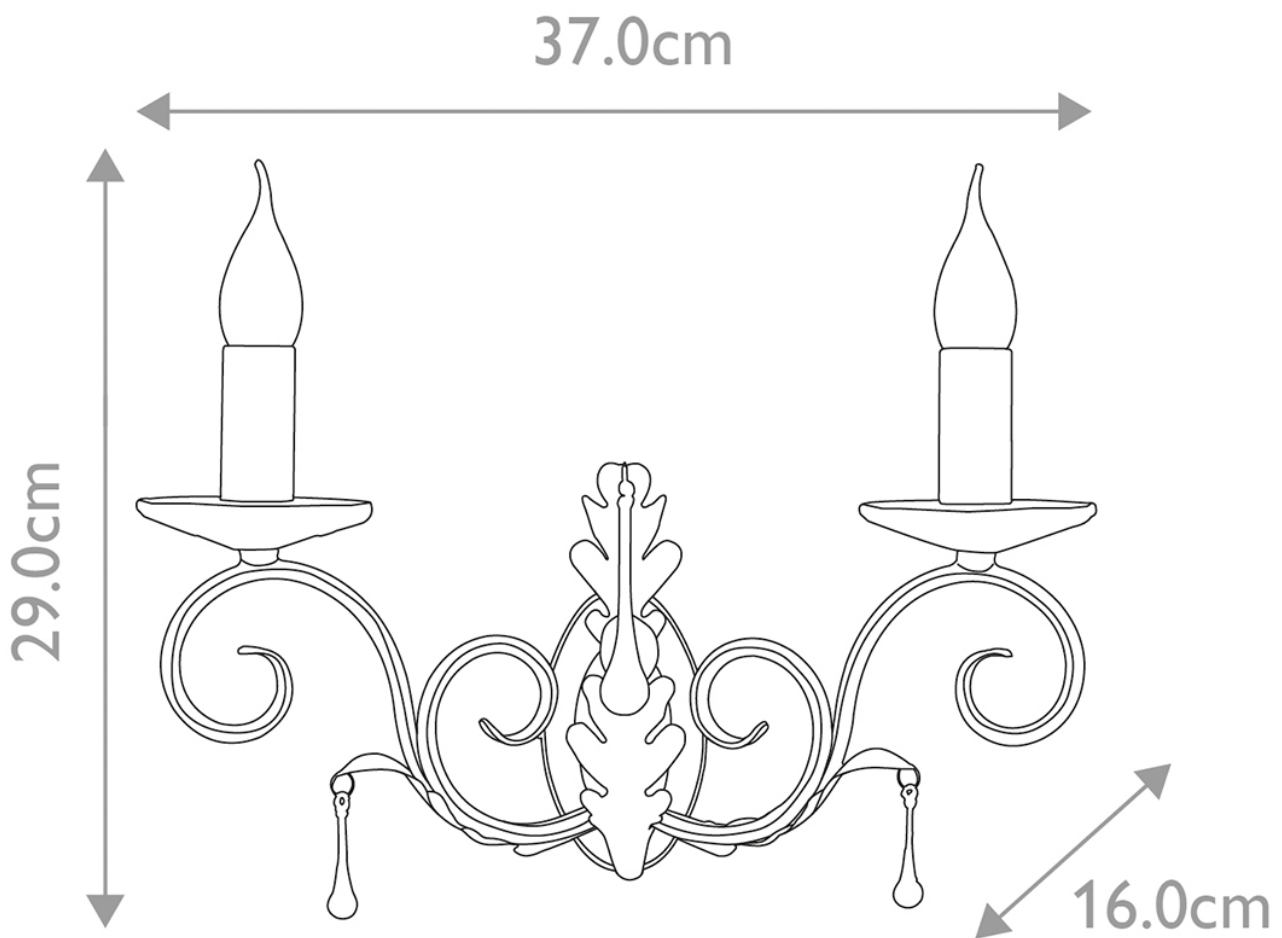

Elstead - Amarilli AML2-BLK-SILVER Wall Light

CONTACT