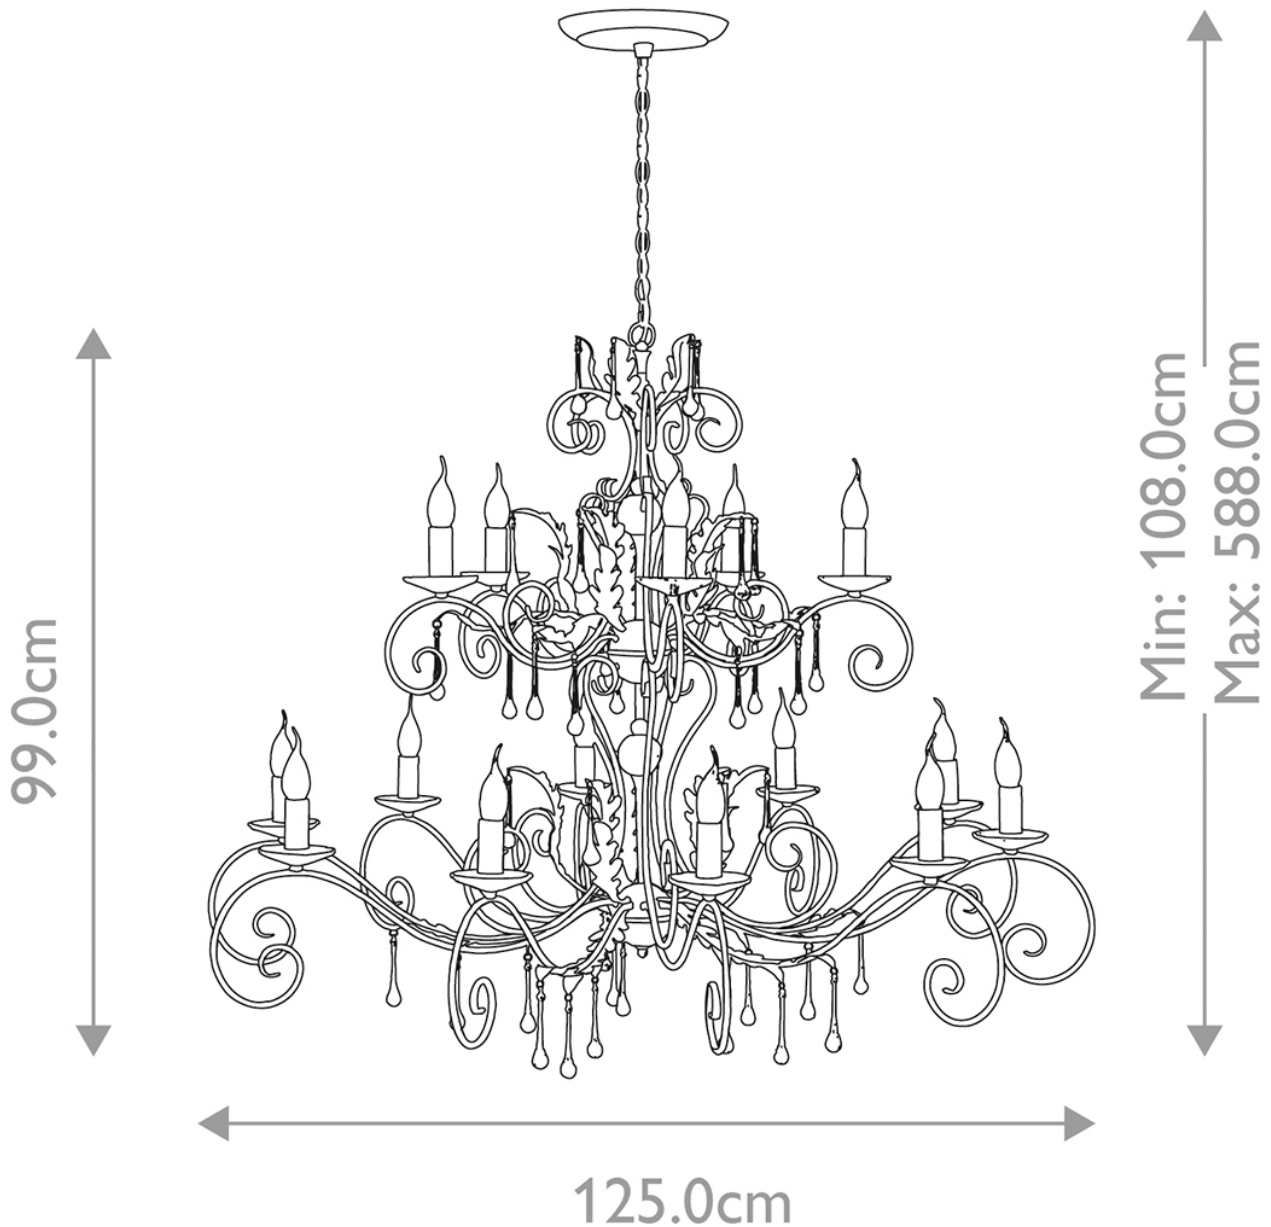

Elstead - Amarilli AML15-BRONZE Chandelier

CONTACT