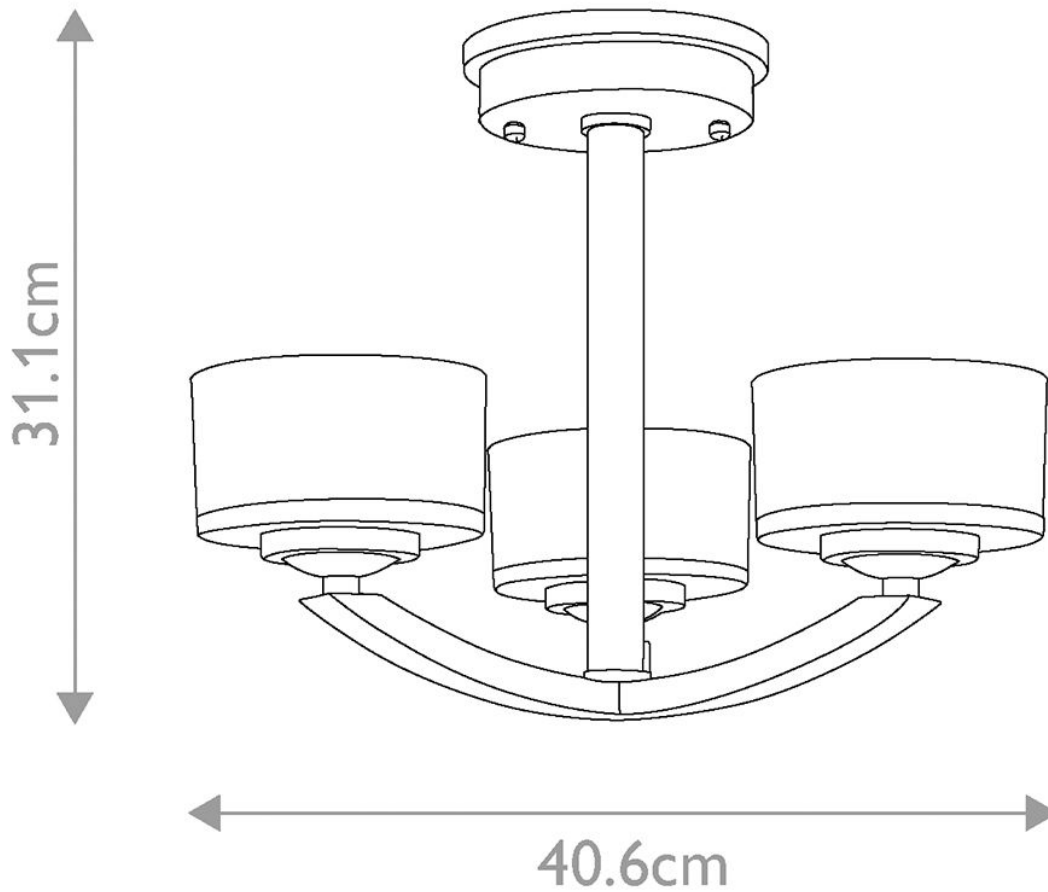

Elstead - Hinkley Lighting - Meridian HK-MERIDIAN-SF Semi-Flush

CONTACT