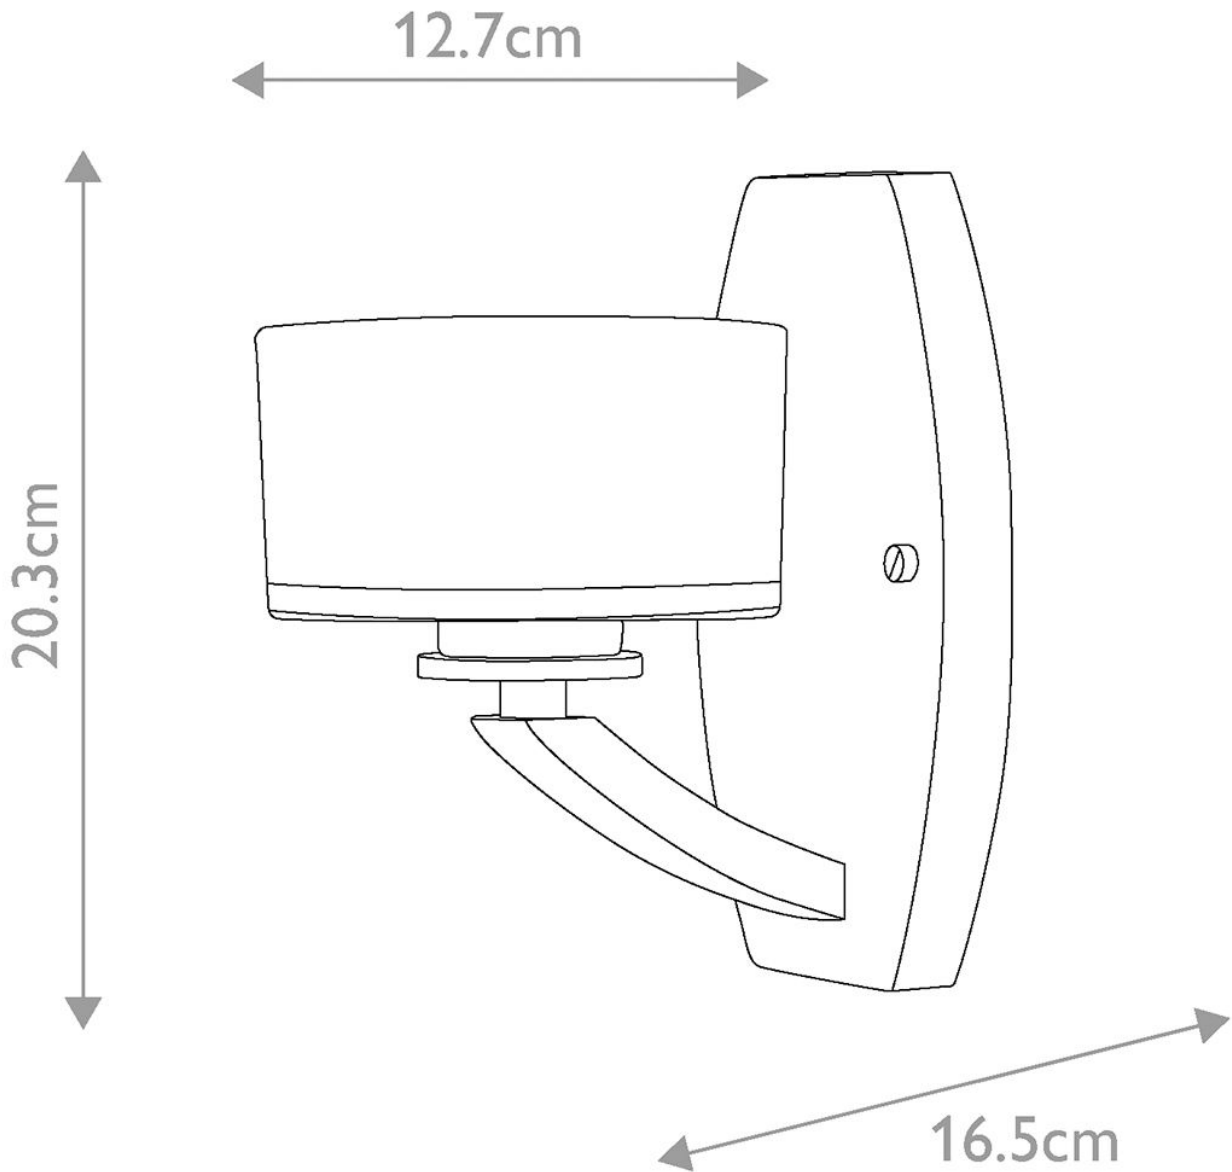

Elstead - Hinkley Lighting - Meridian HK-MERIDIAN1 Wall Light

CONTACT