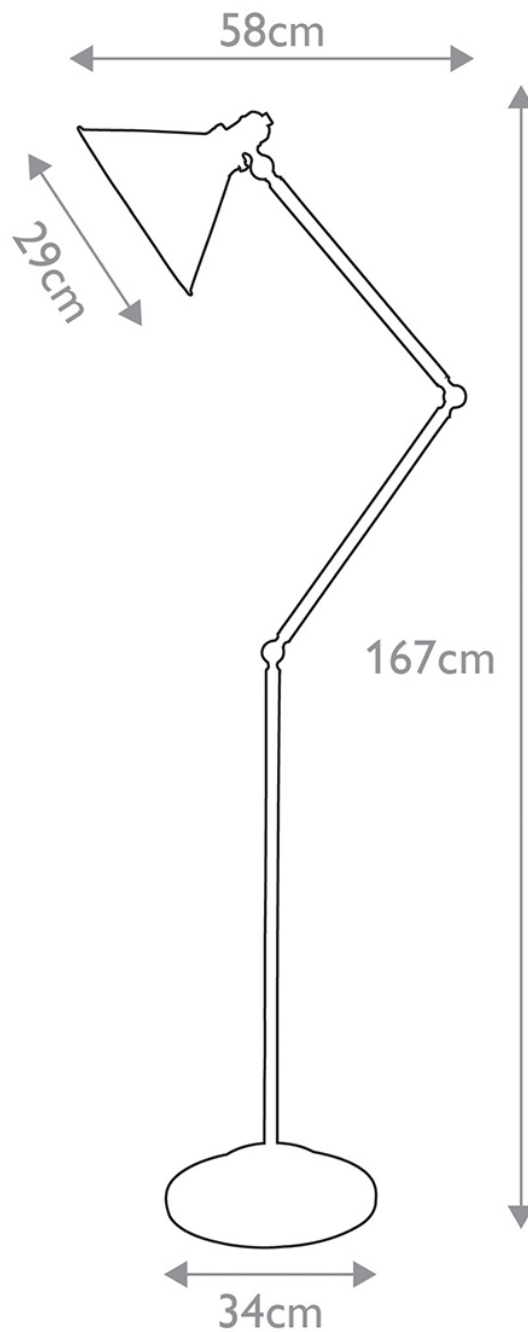

Elstead - Provence PV-FL-OB Floor Lamp

CONTACT