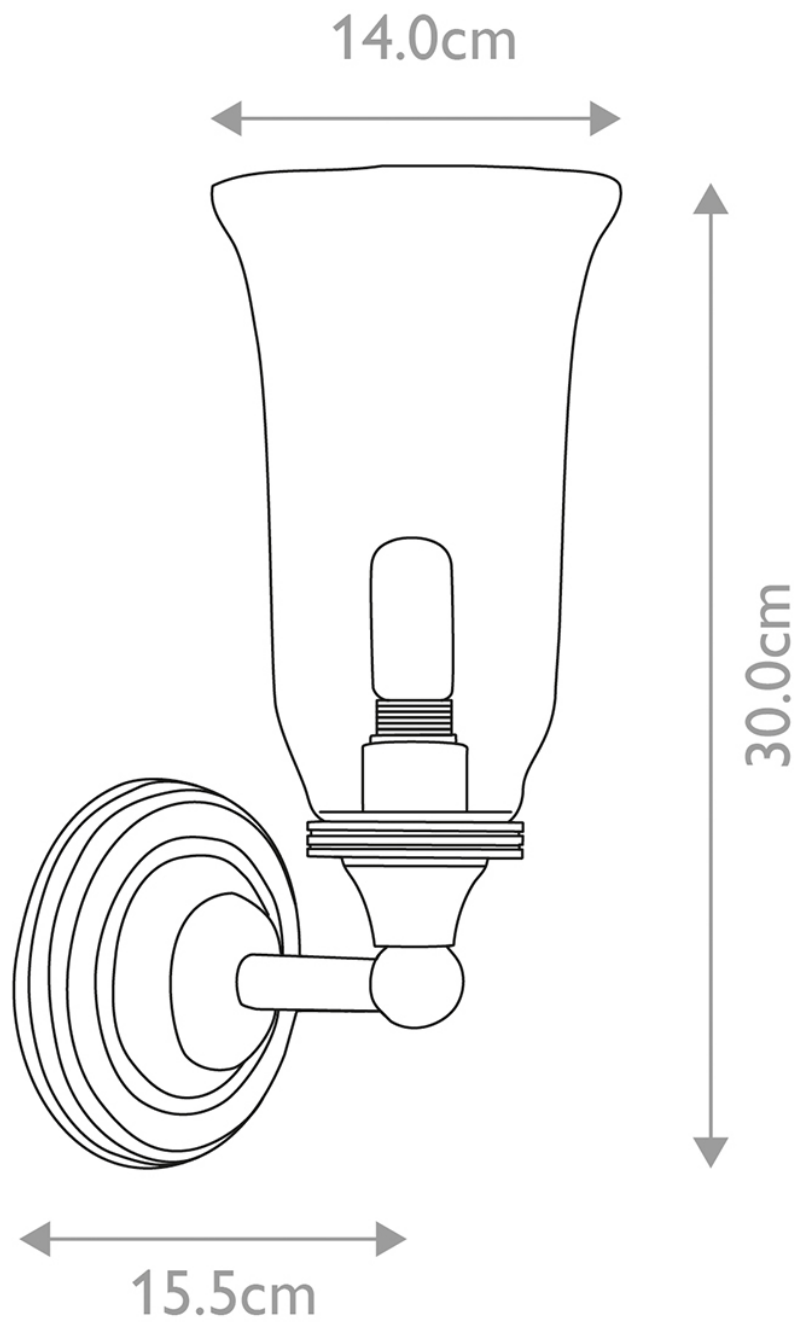

Elstead - Austen BATH-AUSTEN2-PC Wall Light

CONTACT