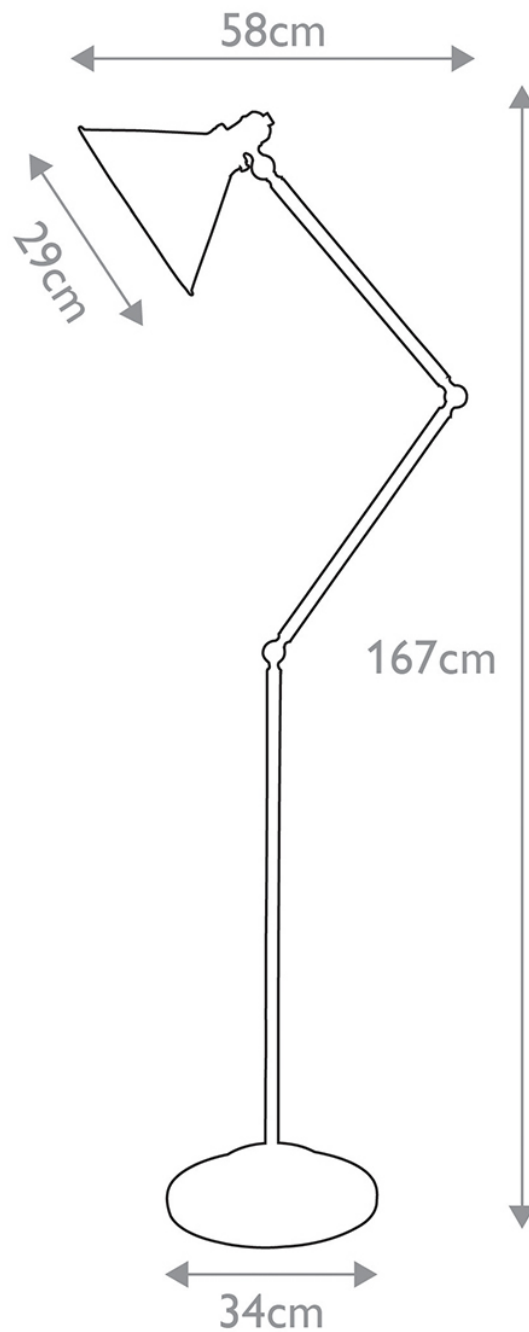

Elstead - Provence PV-FL-PN Floor Lamp

CONTACT