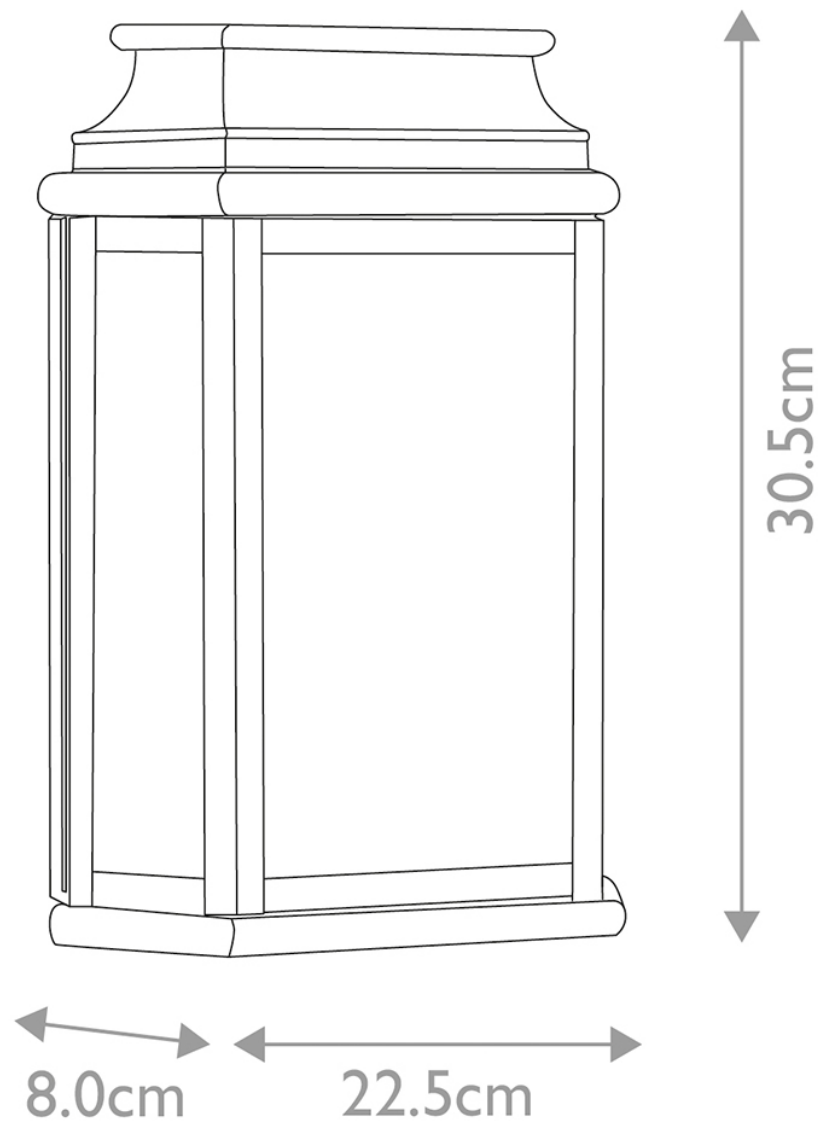

Elstead Lighting - St Martins - ST-MARTINS-PN - Nickel Clear Glass IP44 Outdoor Half Lantern Wall Light

**CONTACT**