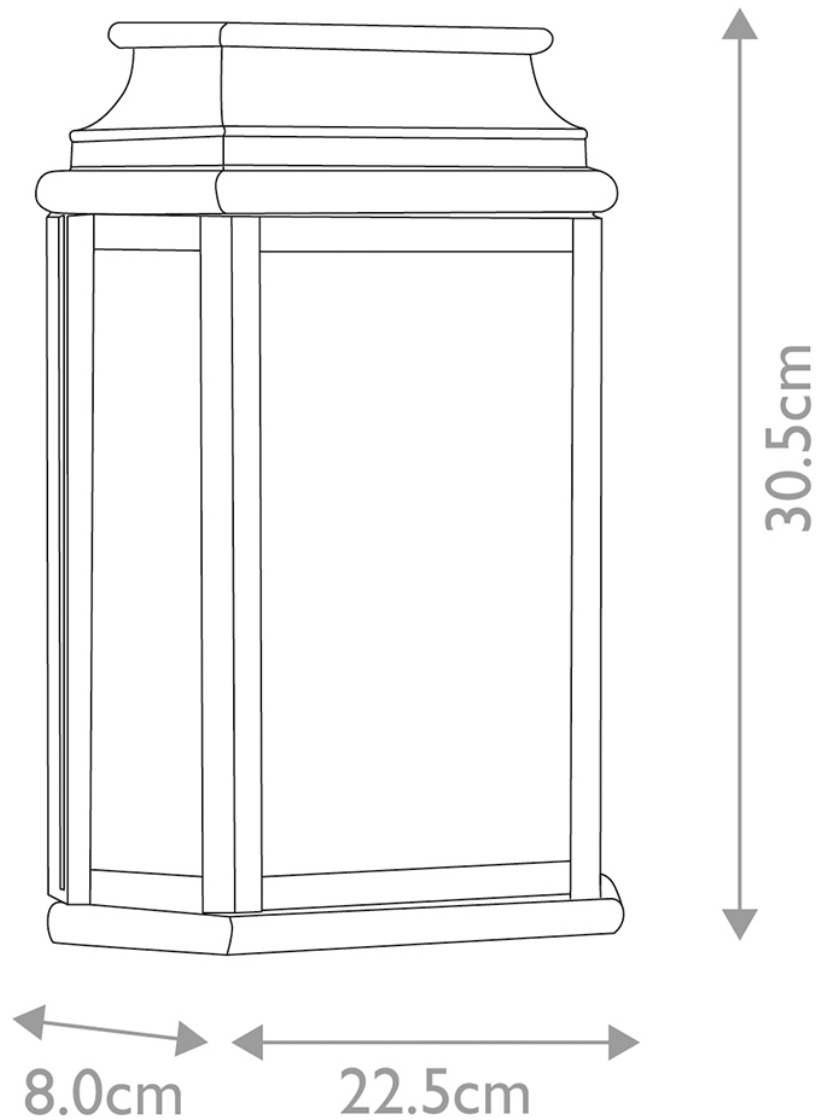

Elstead Lighting - St Martins - ST-MARTINS-BR - Solid Brass Clear Glass IP44 Outdoor Half Lantern Wall Light

**CONTACT**