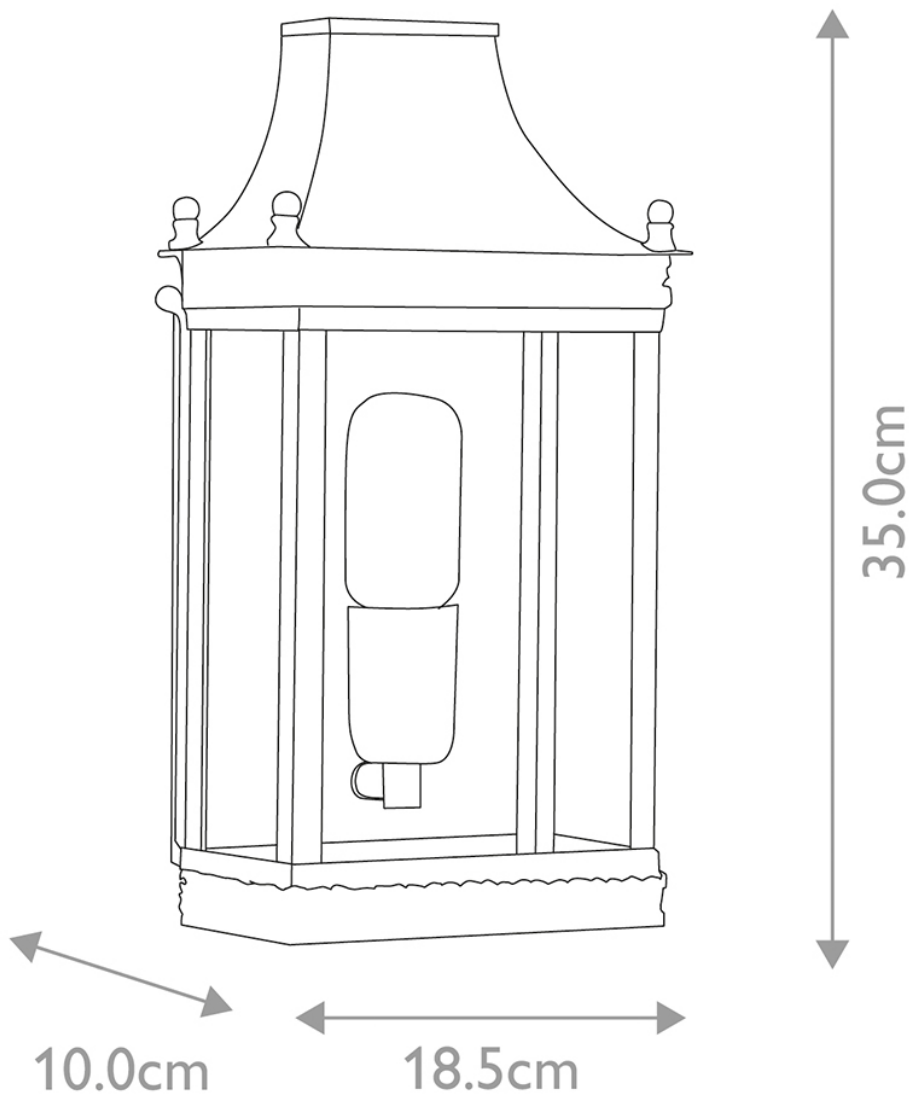

Elstead - Regents Park REGENTS-PARK-V Wall Light

CONTACT