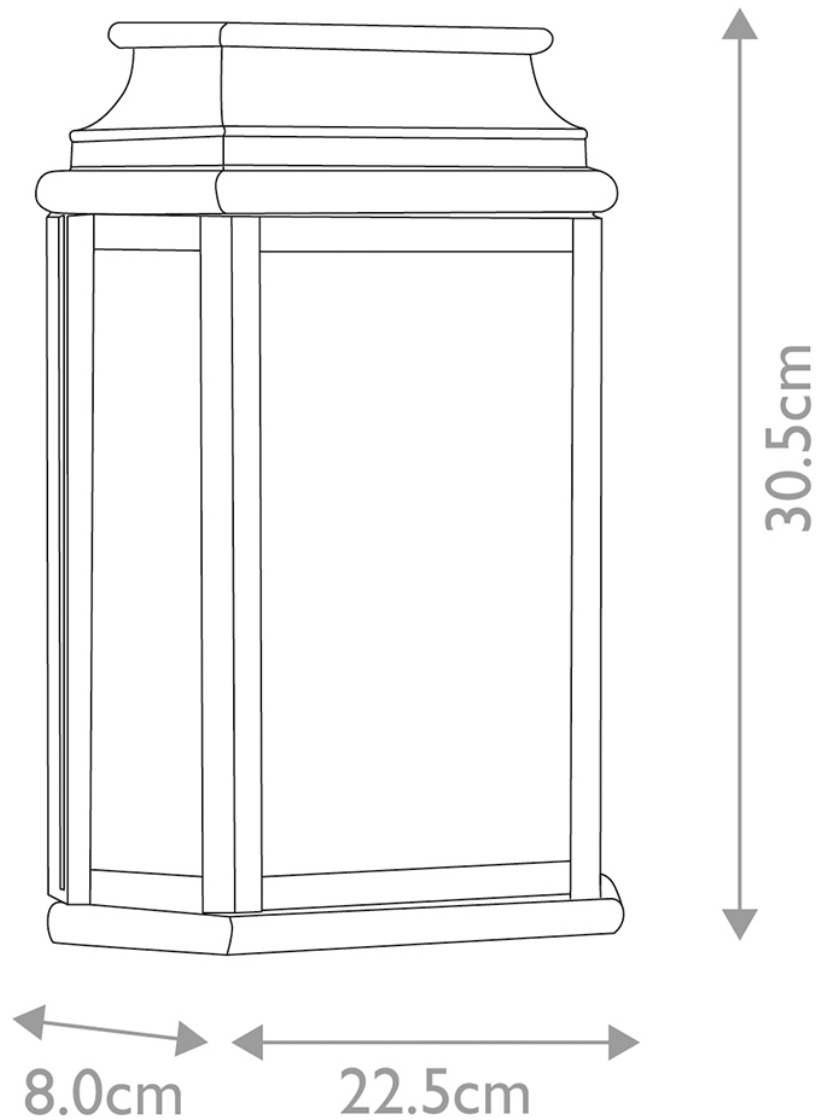

Elstead Lighting - St Martins - ST-MARTINS-V - Verdigris Clear Glass IP44 Outdoor Half Lantern Wall Light

CONTACT