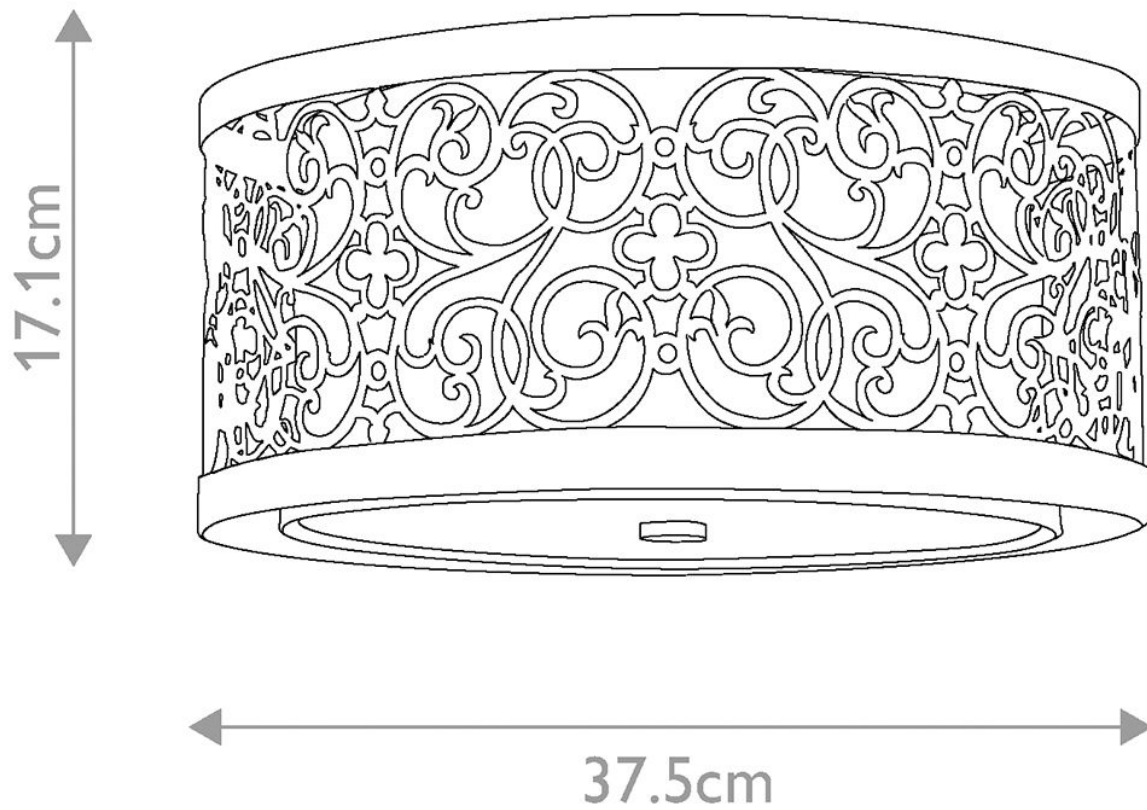

Elstead - Feiss - Arabesque FE-ARABESQUE-F Flush Light

CONTACT