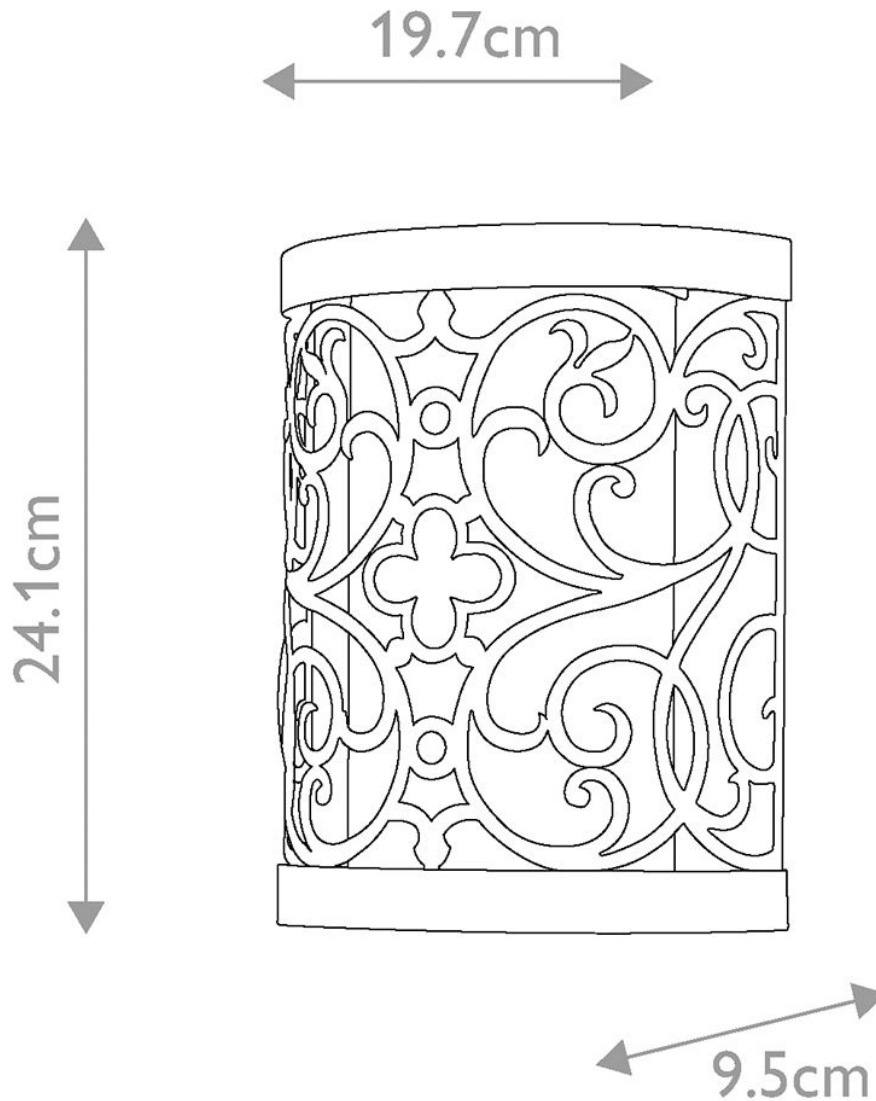

Elstead - Feiss - Arabesque FE-ARABESQUE1 Wall Light

CONTACT