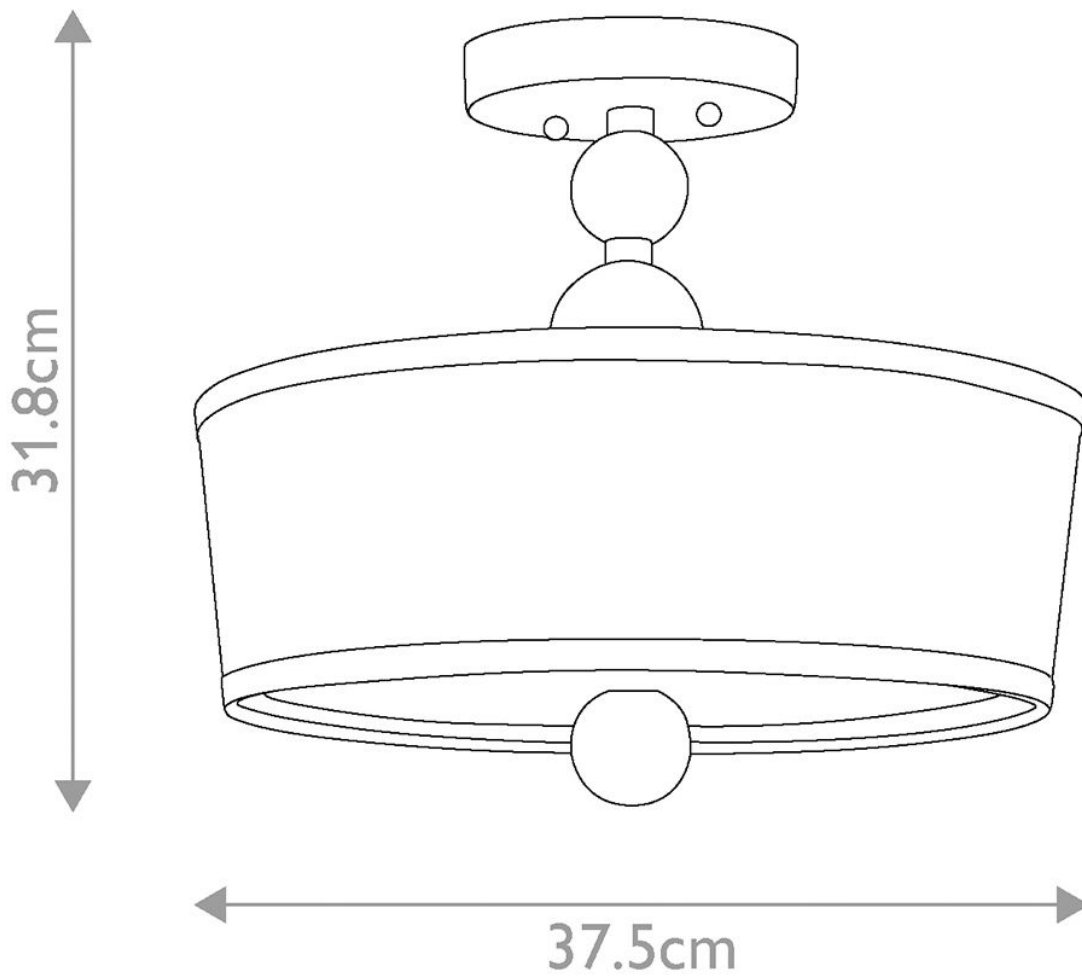

Elstead - Hinkley Lighting - Zelda HK-ZELDA-SF-PN Semi-Flush

CONTACT