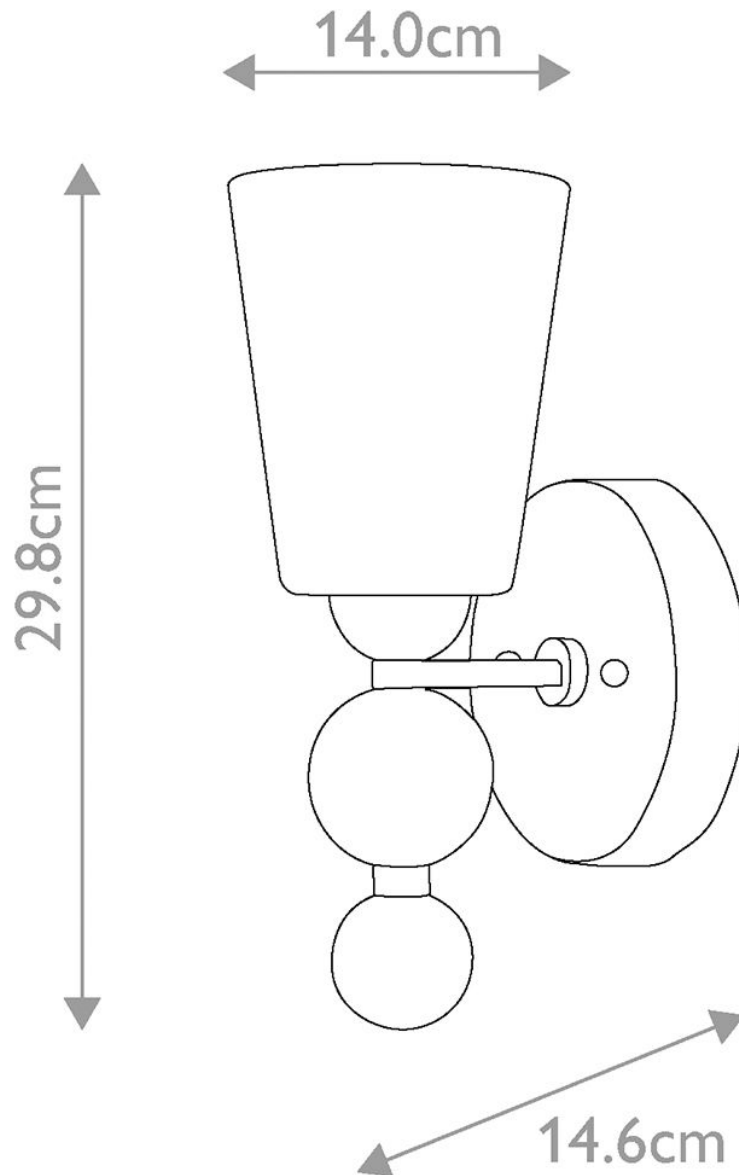

Elstead - Hinkley Lighting - Zelda HK-ZELDA1-PN Wall Light

CONTACT