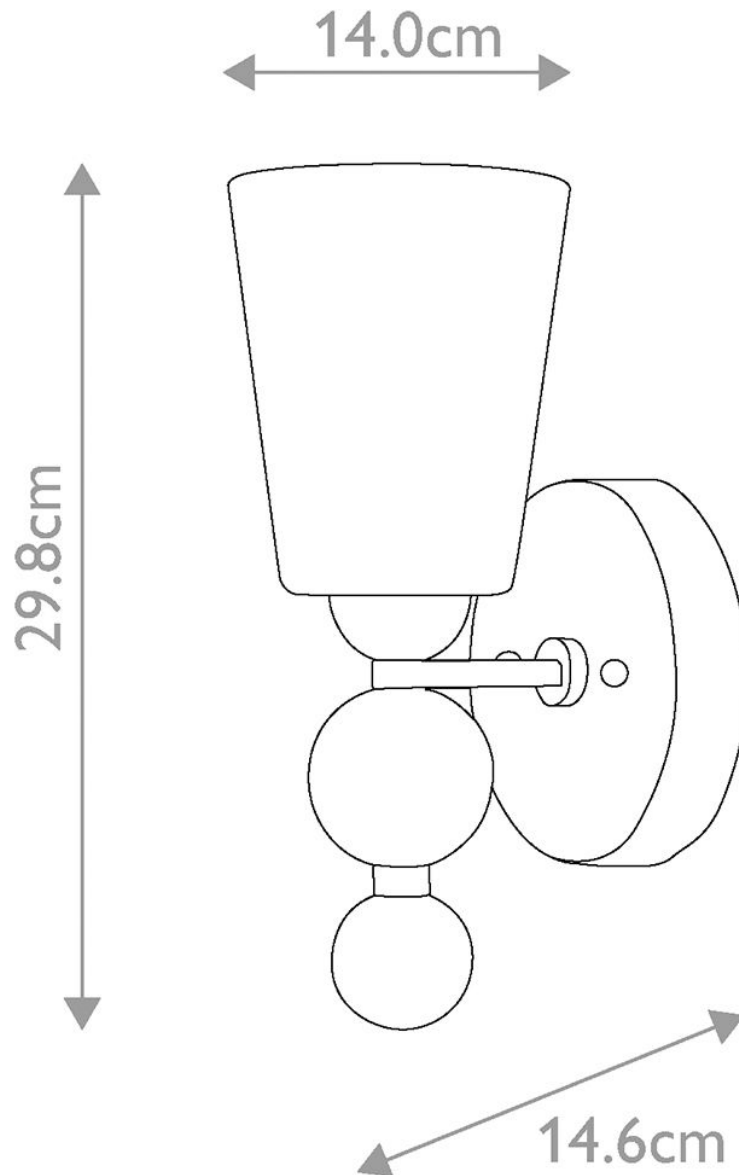

Elstead - Hinkley Lighting - Zelda HK-ZELDA1-VS Wall Light

CONTACT