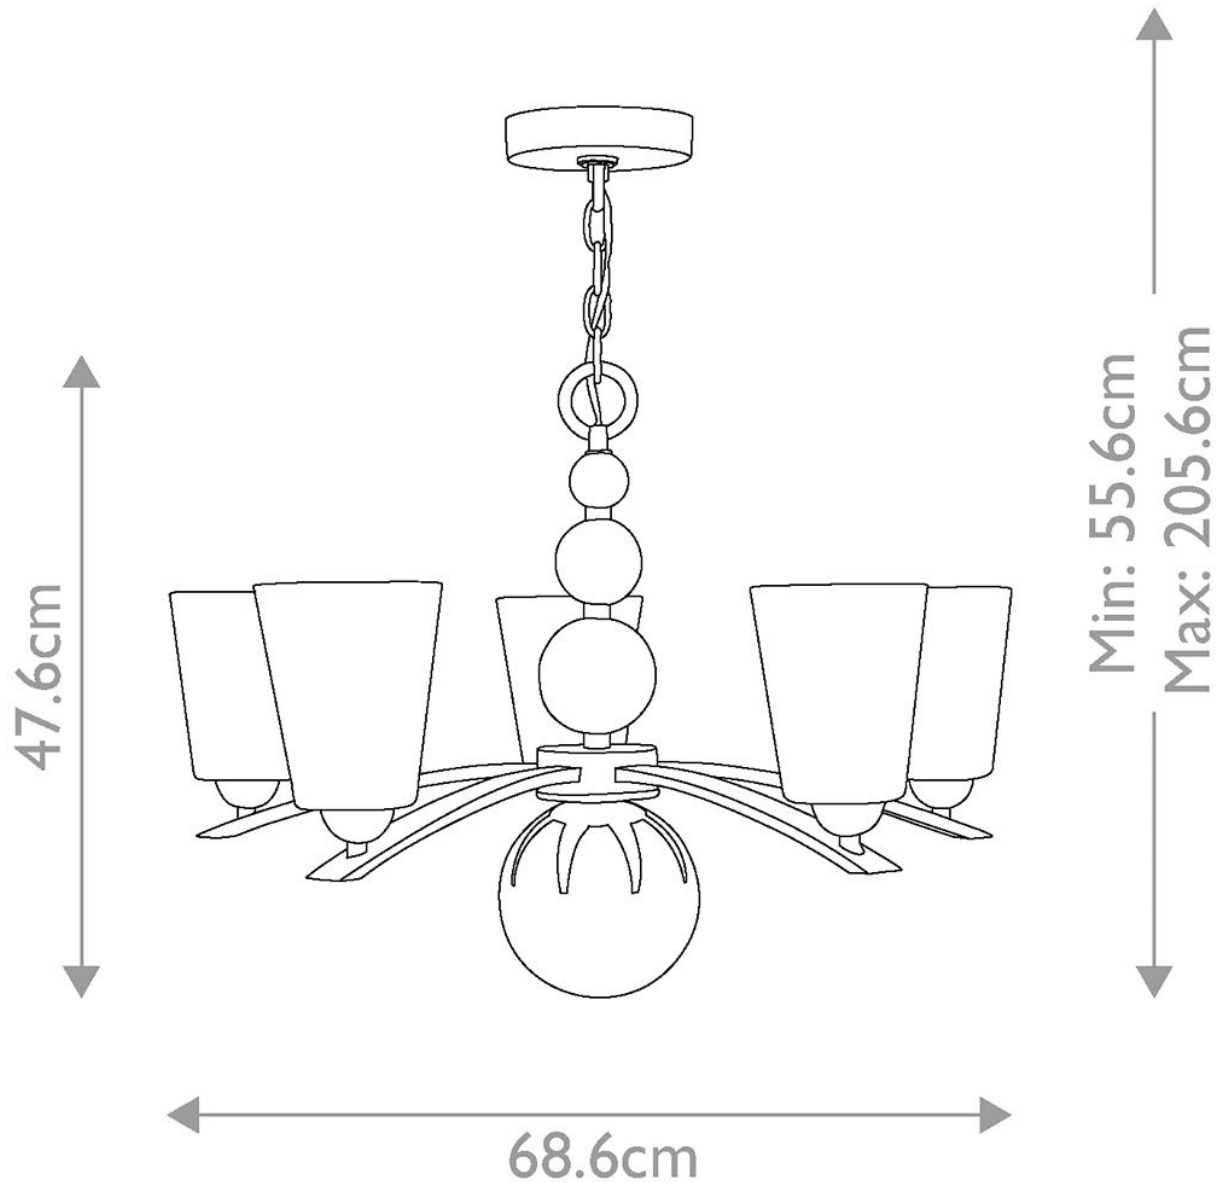

Elstead - Hinkley Lighting - Zelda HK-ZELDA5-PN Chandelier

CONTACT