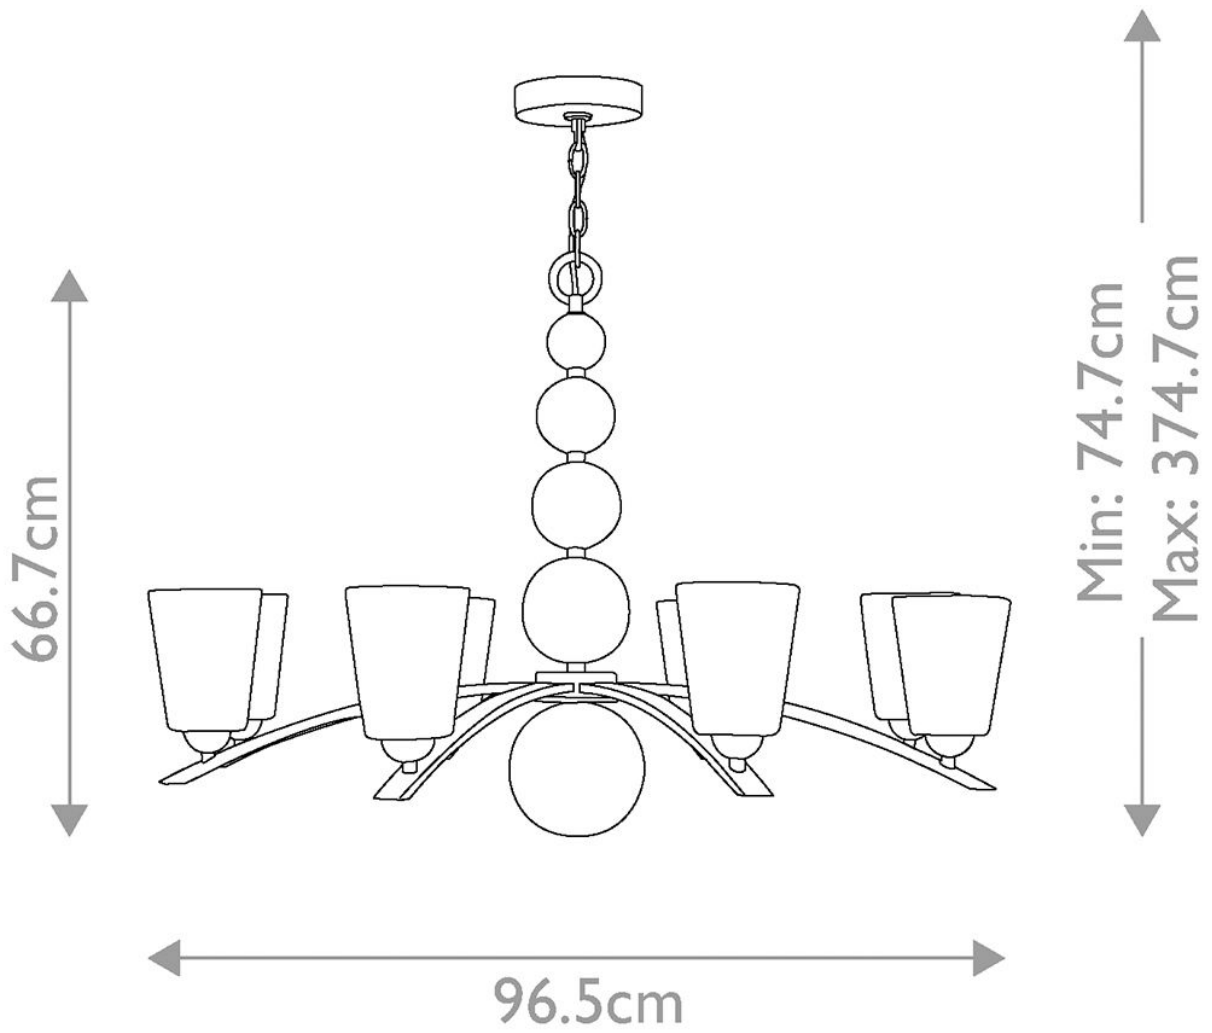

Elstead - Hinkley Lighting - Zelda HK-ZELDA8-PN Chandelier

CONTACT