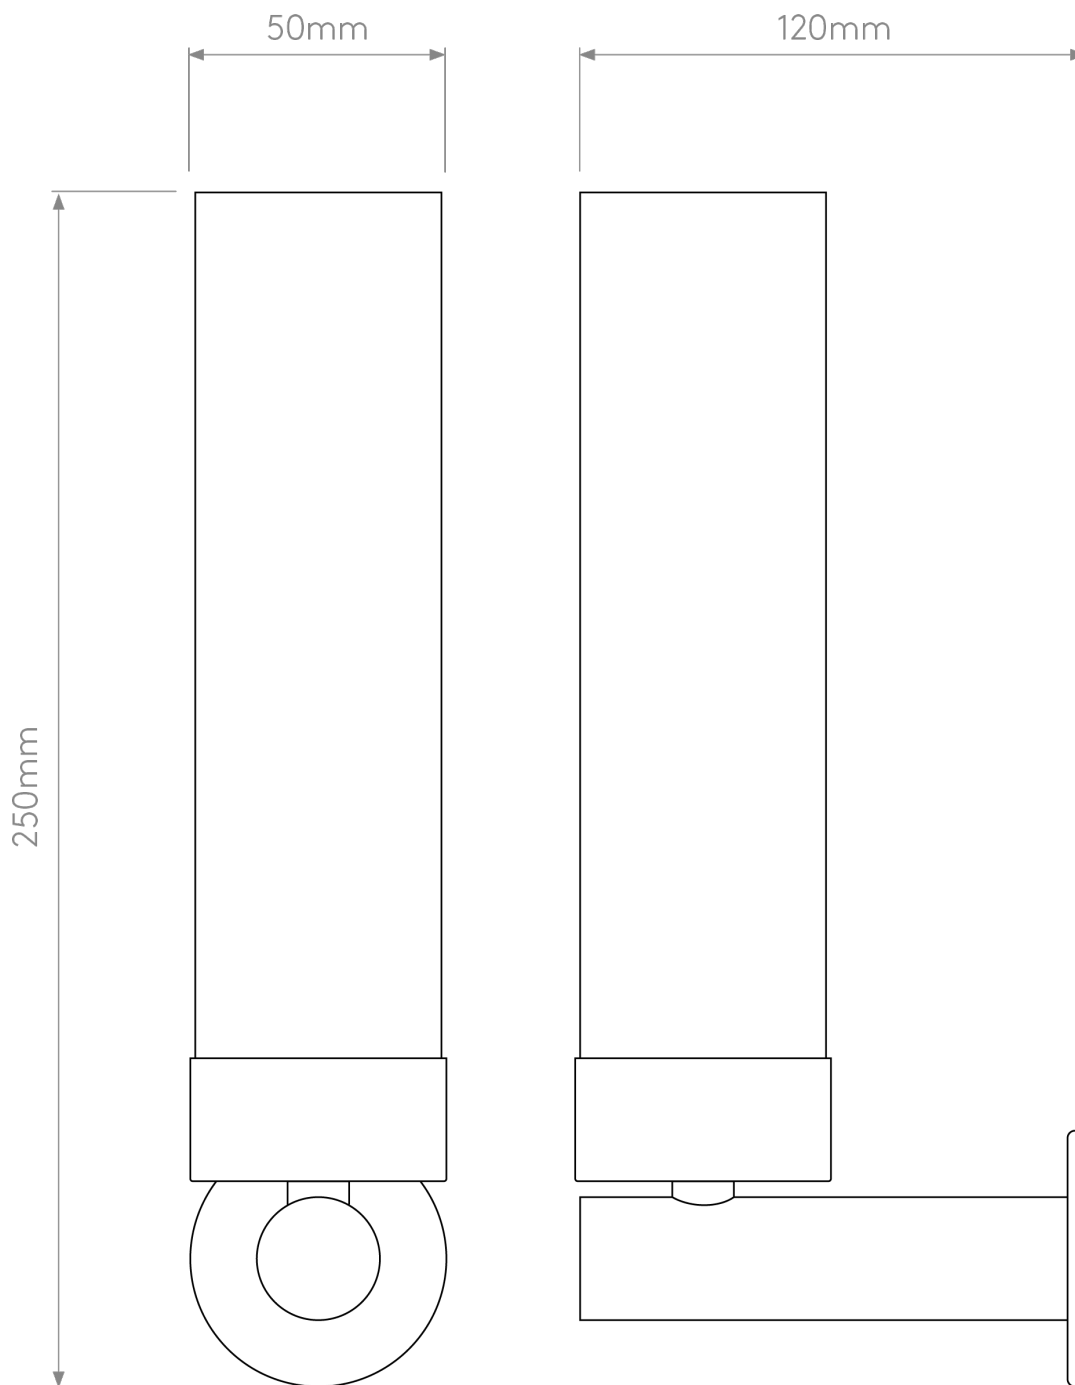

Astro Lighting - Tube 120 1021001 - IP44 Polished Chrome Wall Light

CONTACT