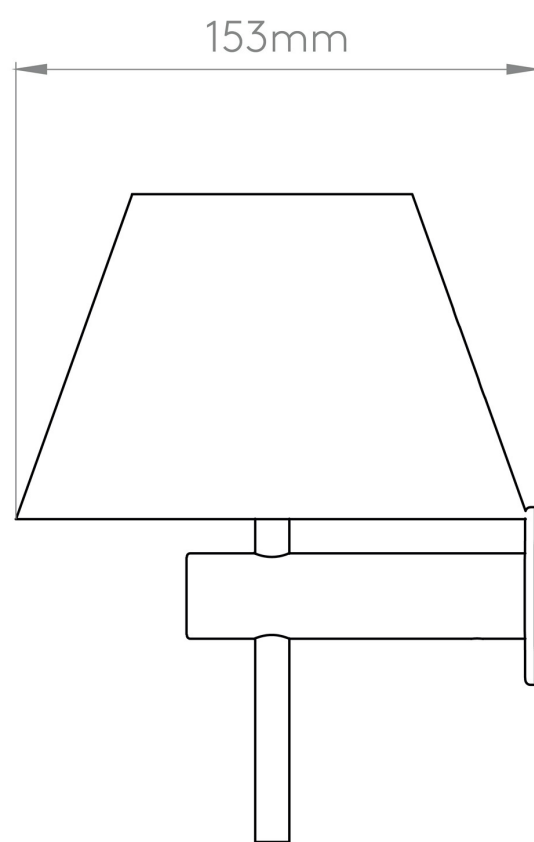

Astro Lighting - Roma 1050001 - IP44 Polished Chrome Wall Light

**CONTACT**