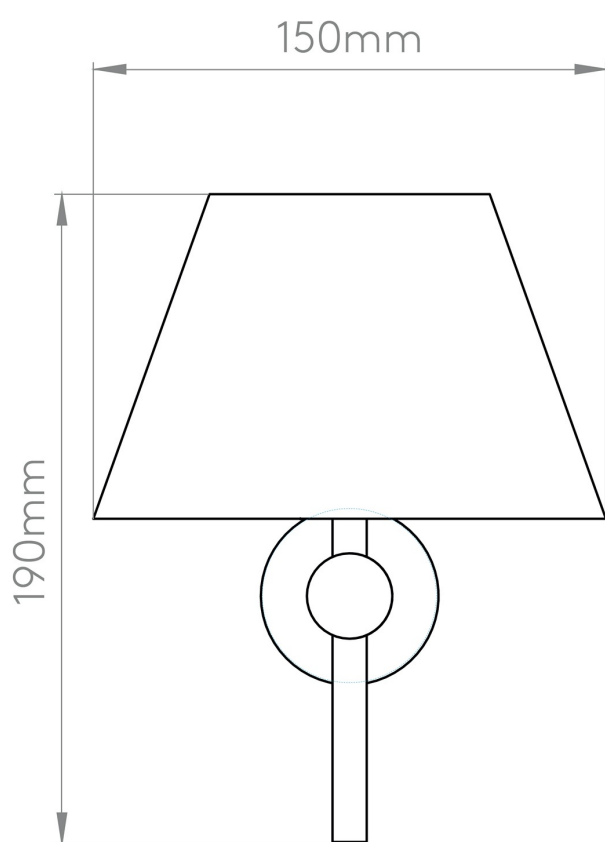

Astro Lighting - Roma 1050001 - IP44 Polished Chrome Wall Light

**CONTACT**