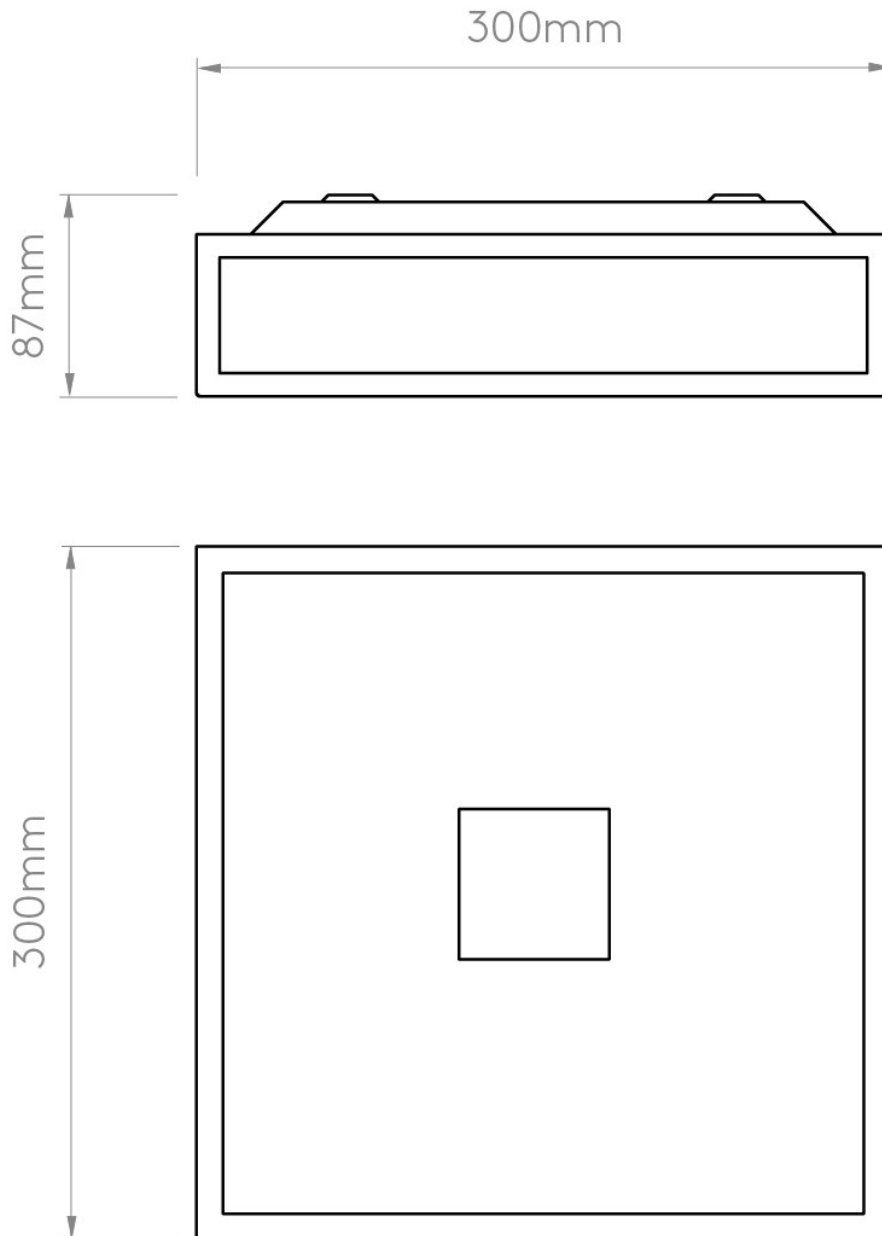

Astro Lighting - Mashiko Classic 300 Square 1121005 - IP44 Polished Chrome Ceiling Light

**CONTACT**