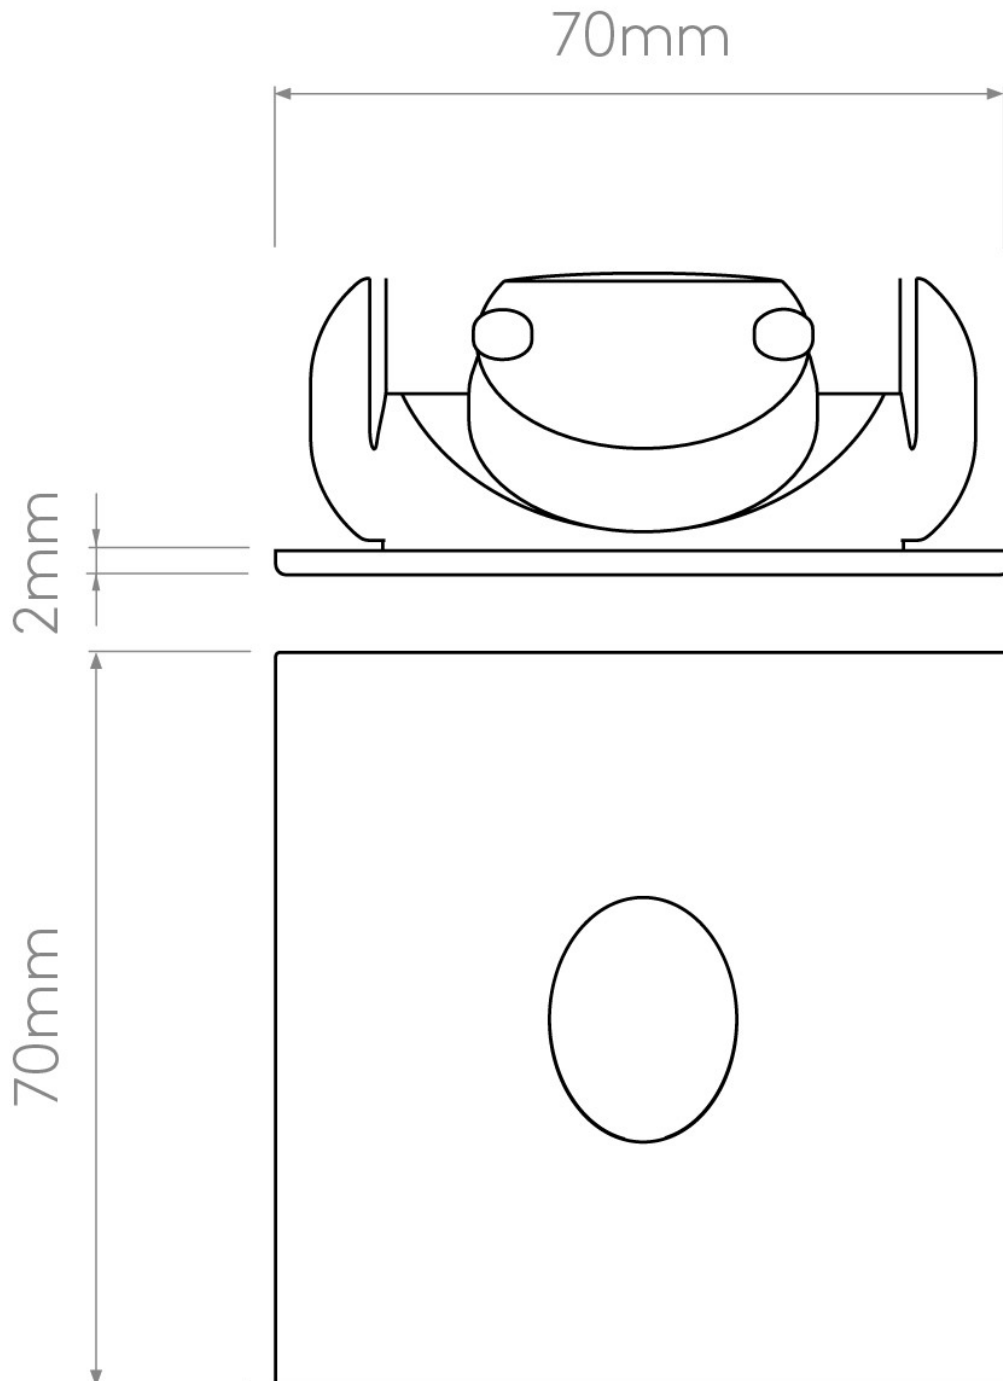

Astro Lighting - Tango - 1175001 - LED White Clear Glass IP65