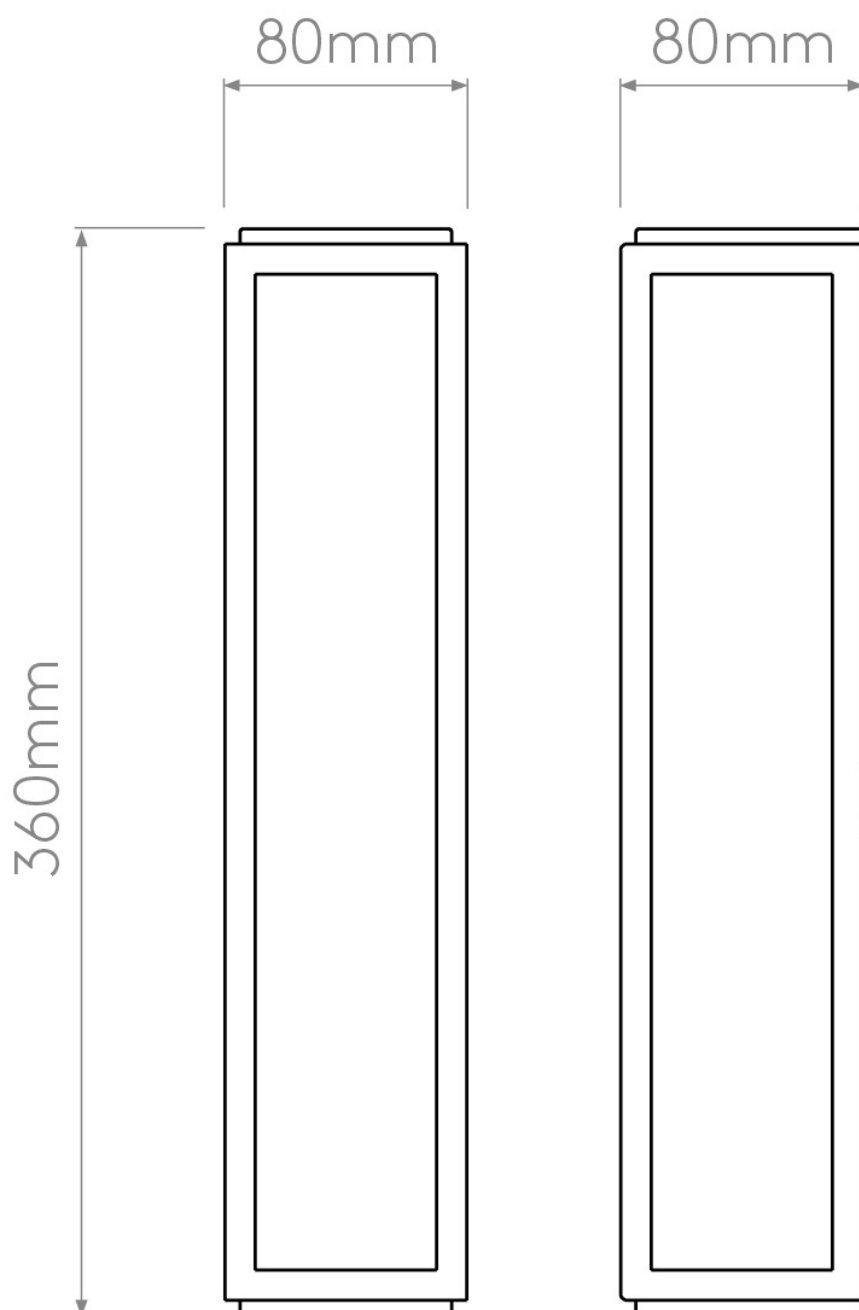

Astro Lighting - Mashiko 360 Classic 1121006 - IP44 Polished Chrome Wall Light

**CONTACT**