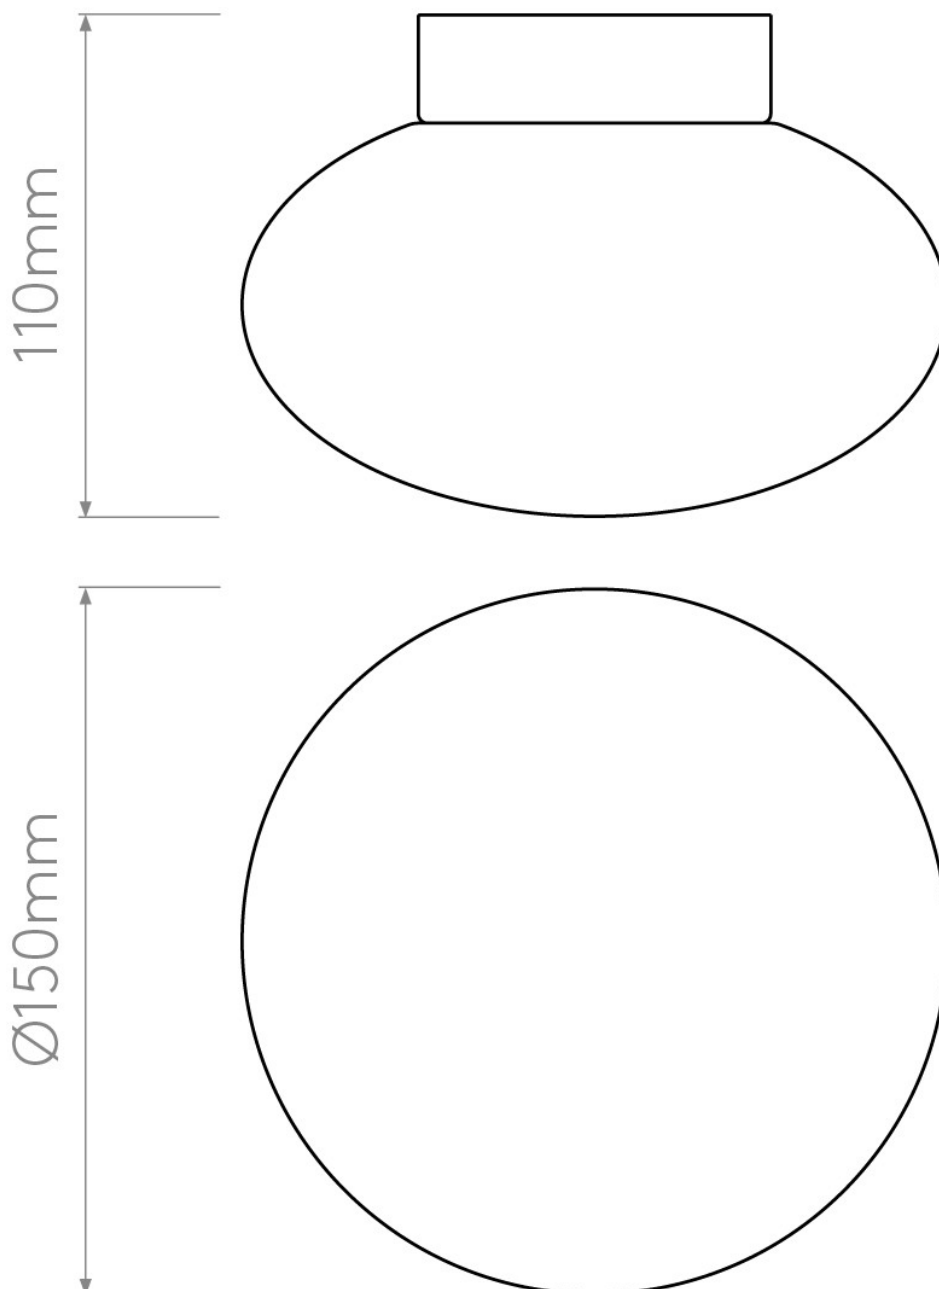

Astro Lighting - Zeppo Chrome Wall 1176004 - IP44 White Glass Wall Light

**CONTACT**