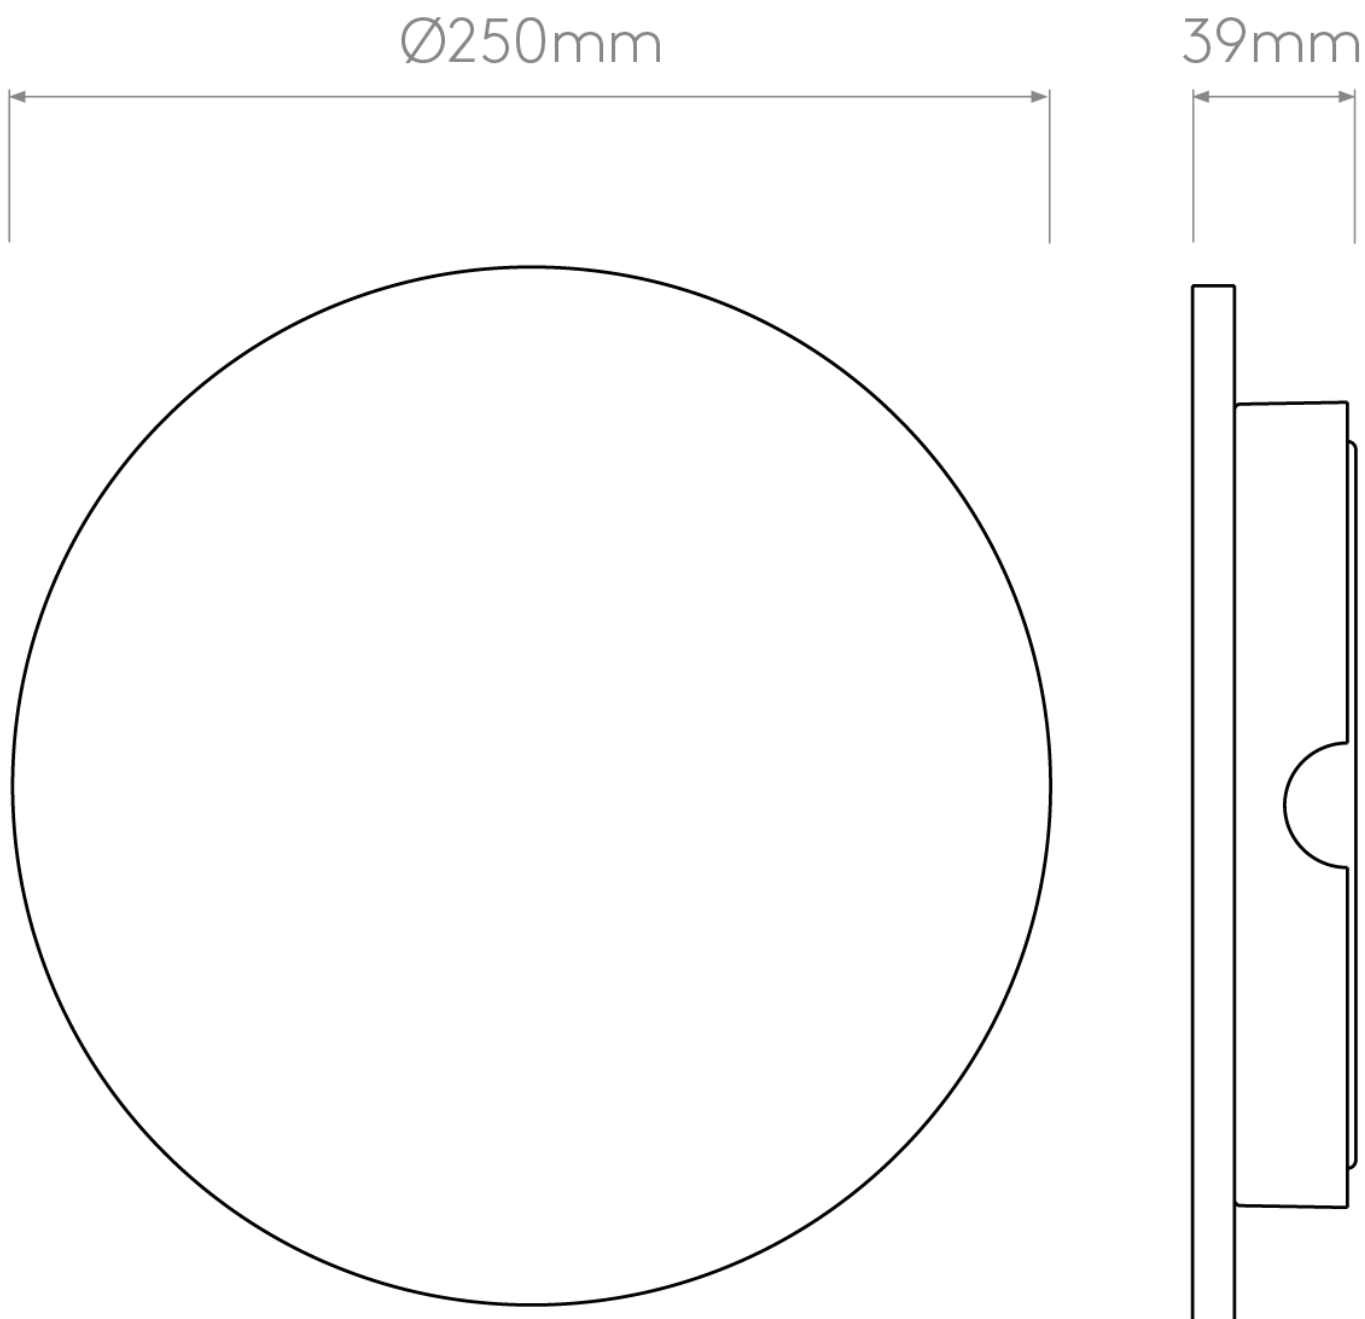

Astro Lighting - Eclipse Round 250 LED 2700K 1333019 - Plaster Wall Light

CONTACT