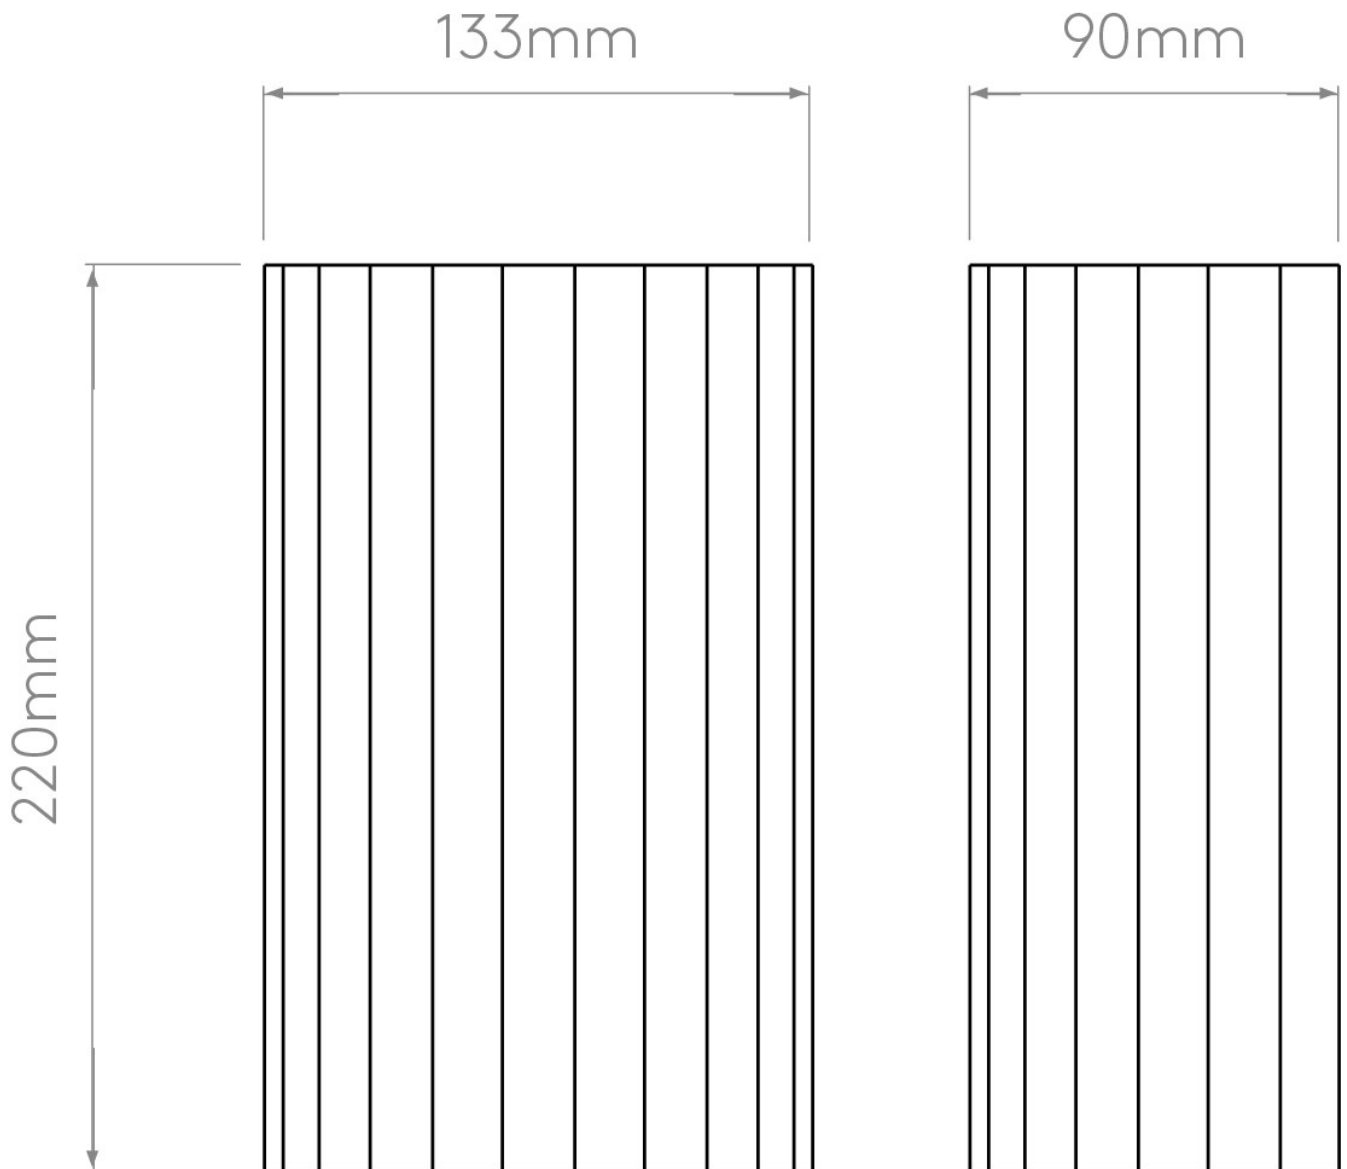

Astro Lighting - Kymi 220 1335001 - Plaster Wall Light

**CONTACT**