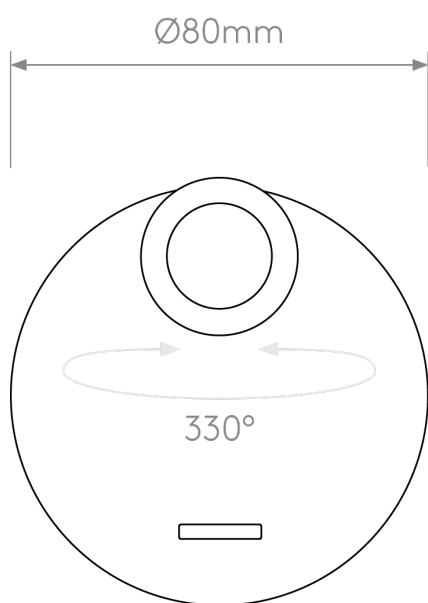

Astro Lighting - Enna - 1058013 - LED Nickel Reading Wall Light

CONTACT