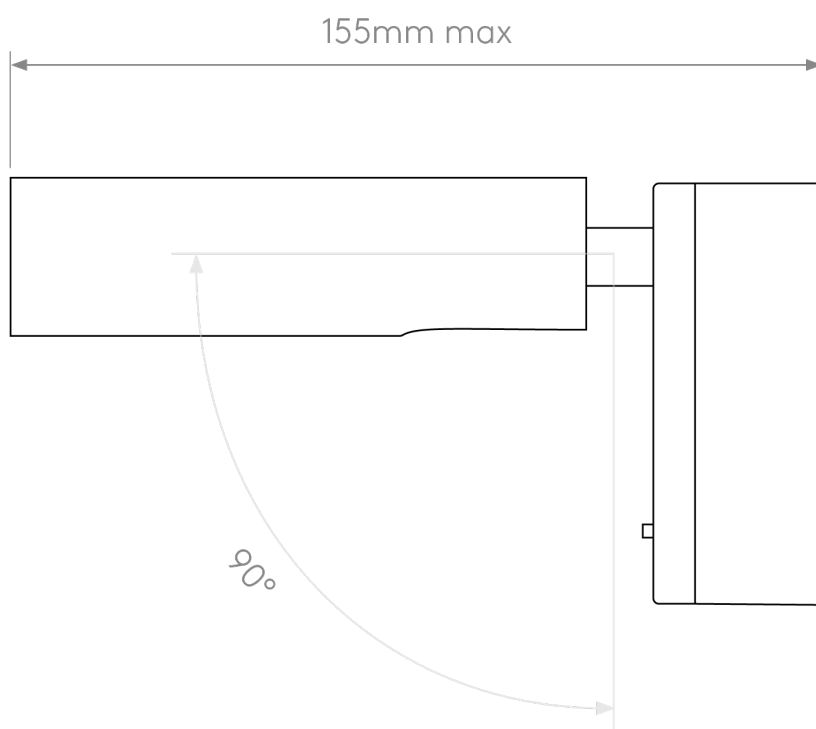

Astro Lighting - Enna - 1058013 - LED Nickel Reading Wall Light

CONTACT