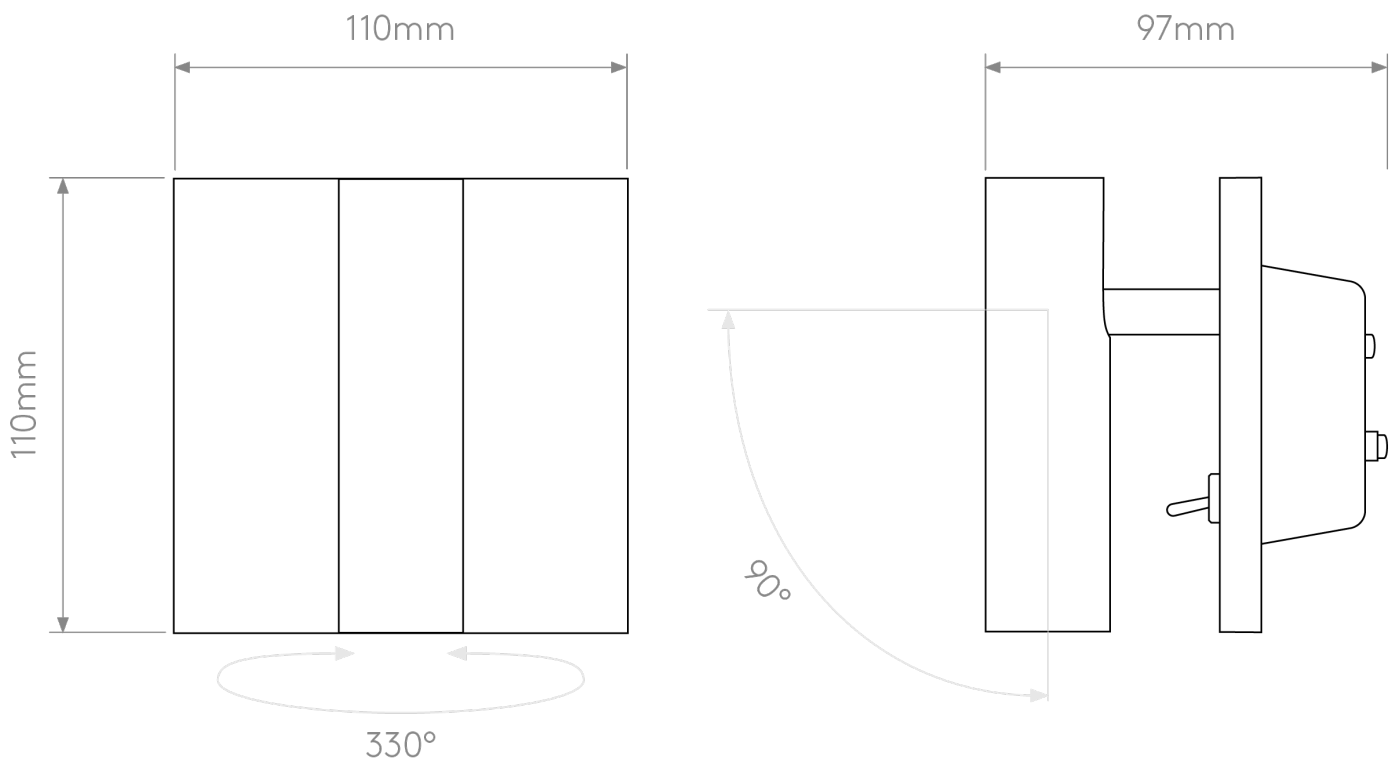

Astro Lighting - Enna - 1058018 - LED Nickel Reading Wall Light

CONTACT