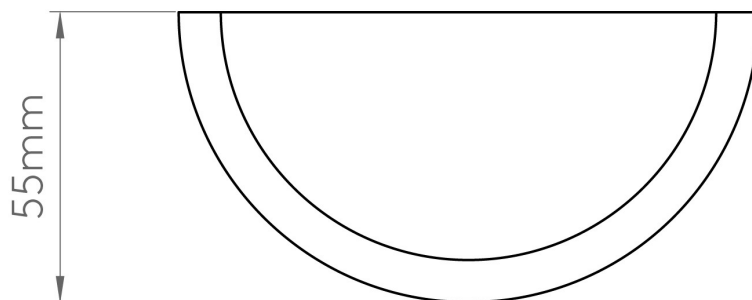

Astro Lighting - Serifos 170 LED 1350001 - Plaster Wall Light

**CONTACT**