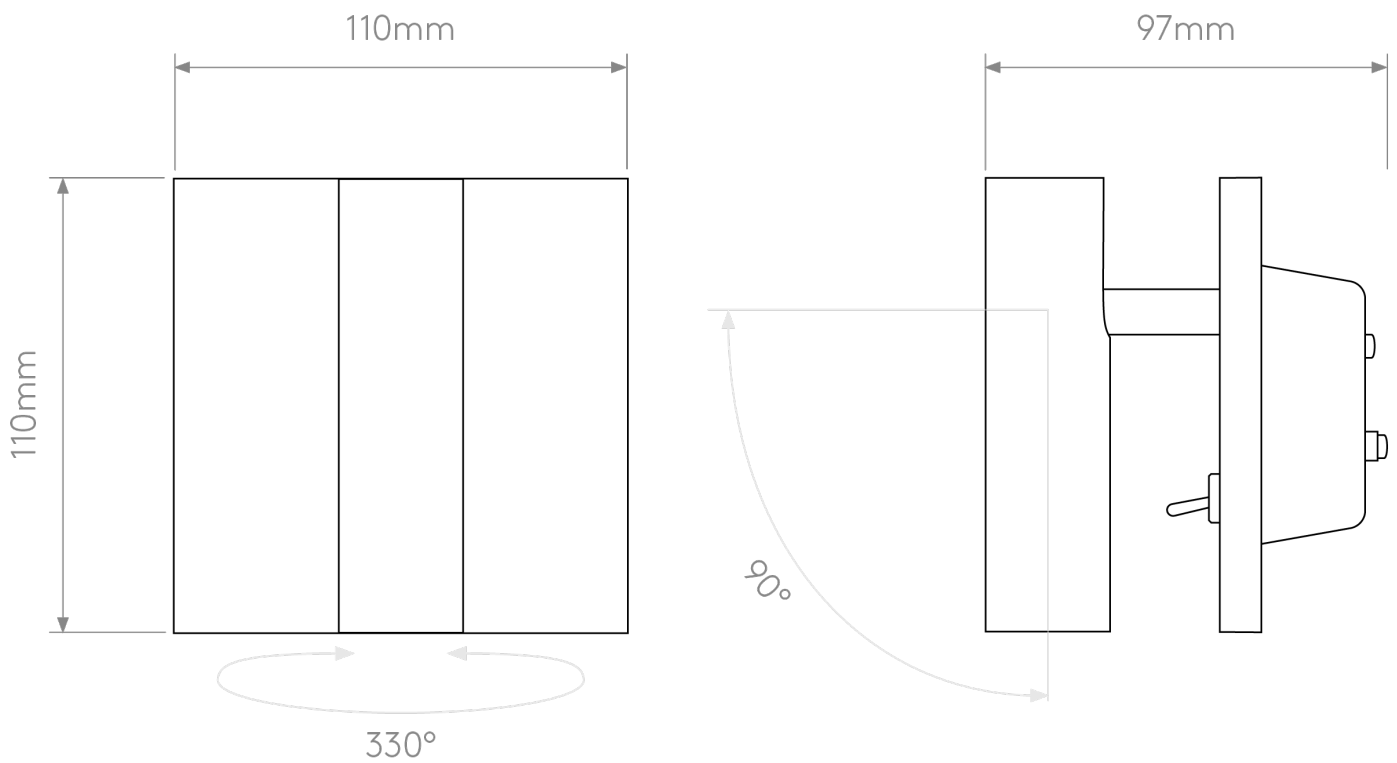

Astro Lighting - Enna - 1058024 - LED Black Reading Wall Light

CONTACT