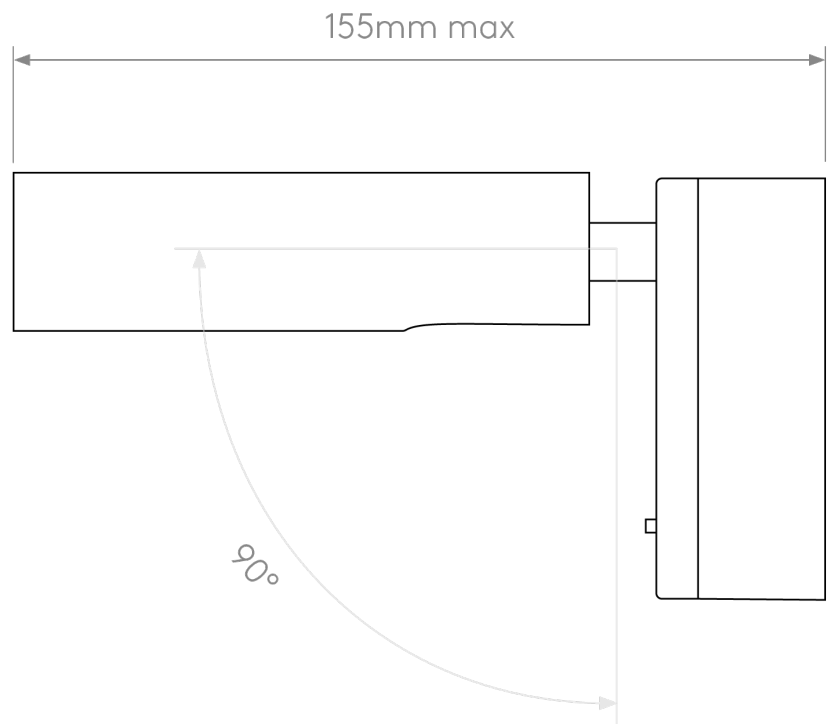

Astro Lighting - Enna - 1058027 - LED Black Reading Wall Light

**CONTACT**