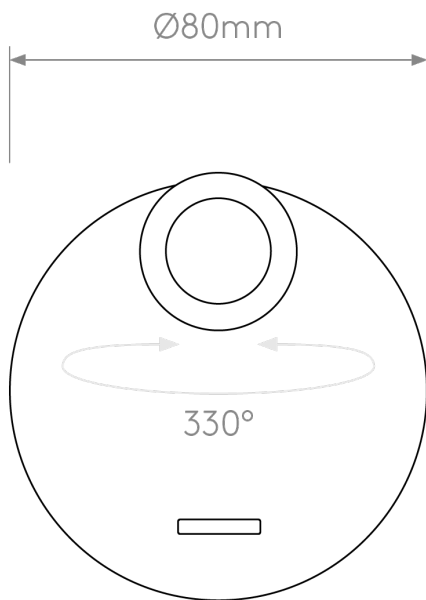

Astro Lighting - Enna - 1058027 - LED Black Reading Wall Light

**CONTACT**