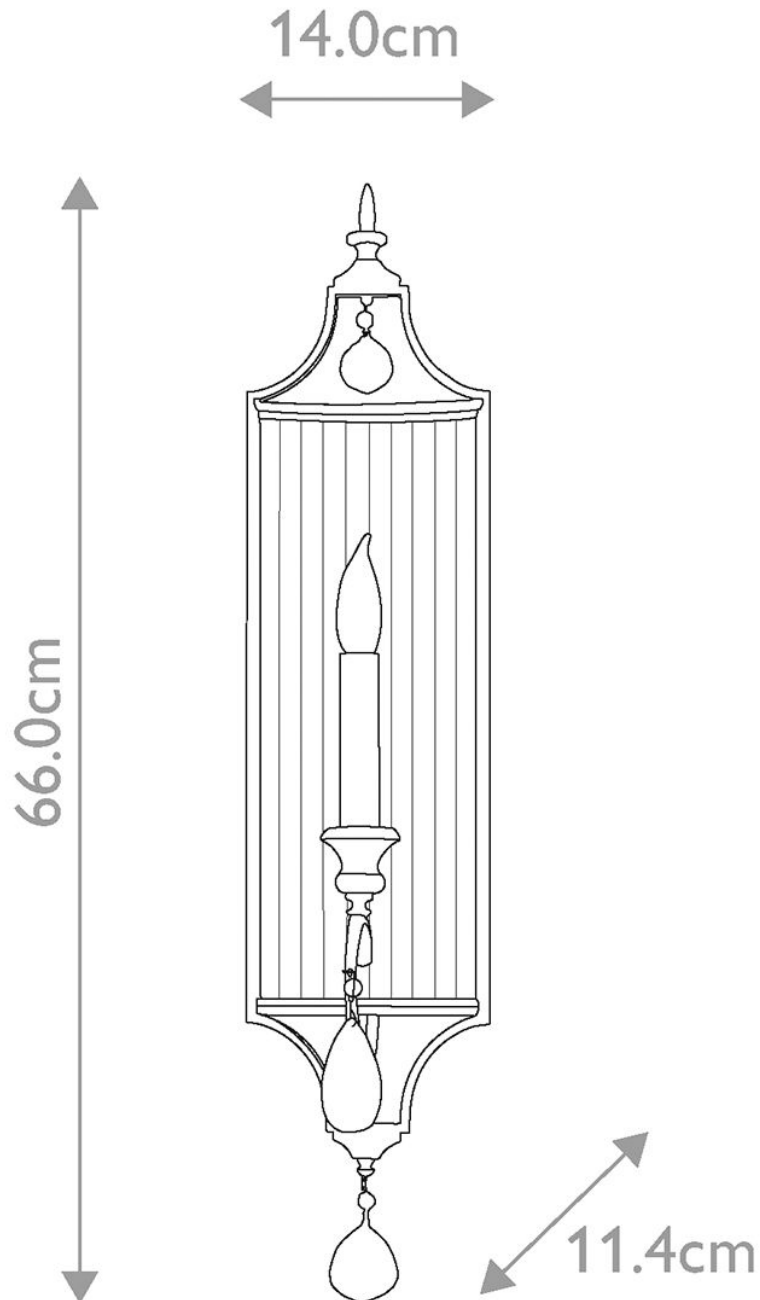

Elstead - Feiss - Gianna FE-GIANNA1 Wall Light

CONTACT