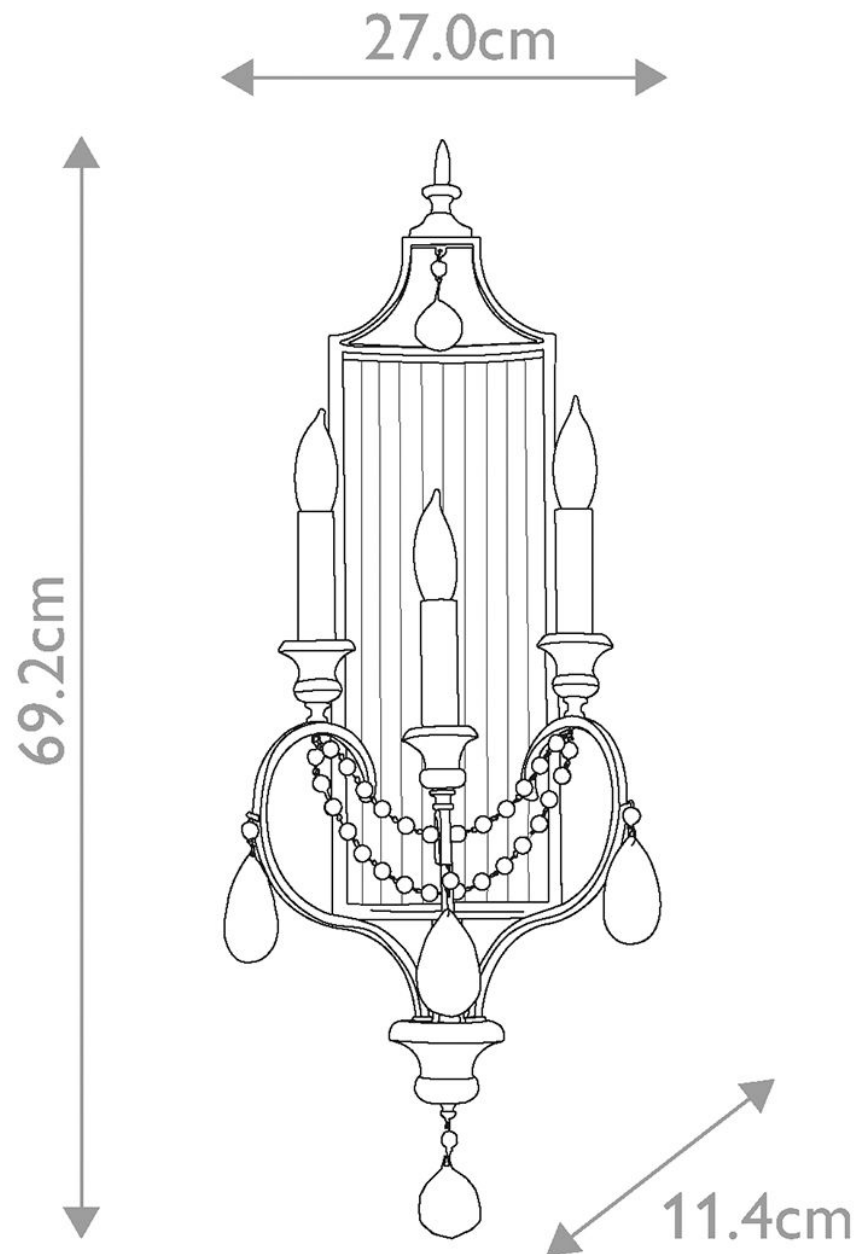

Elstead - Feiss - Gianna FE-GIANNA3W Wall Light

CONTACT