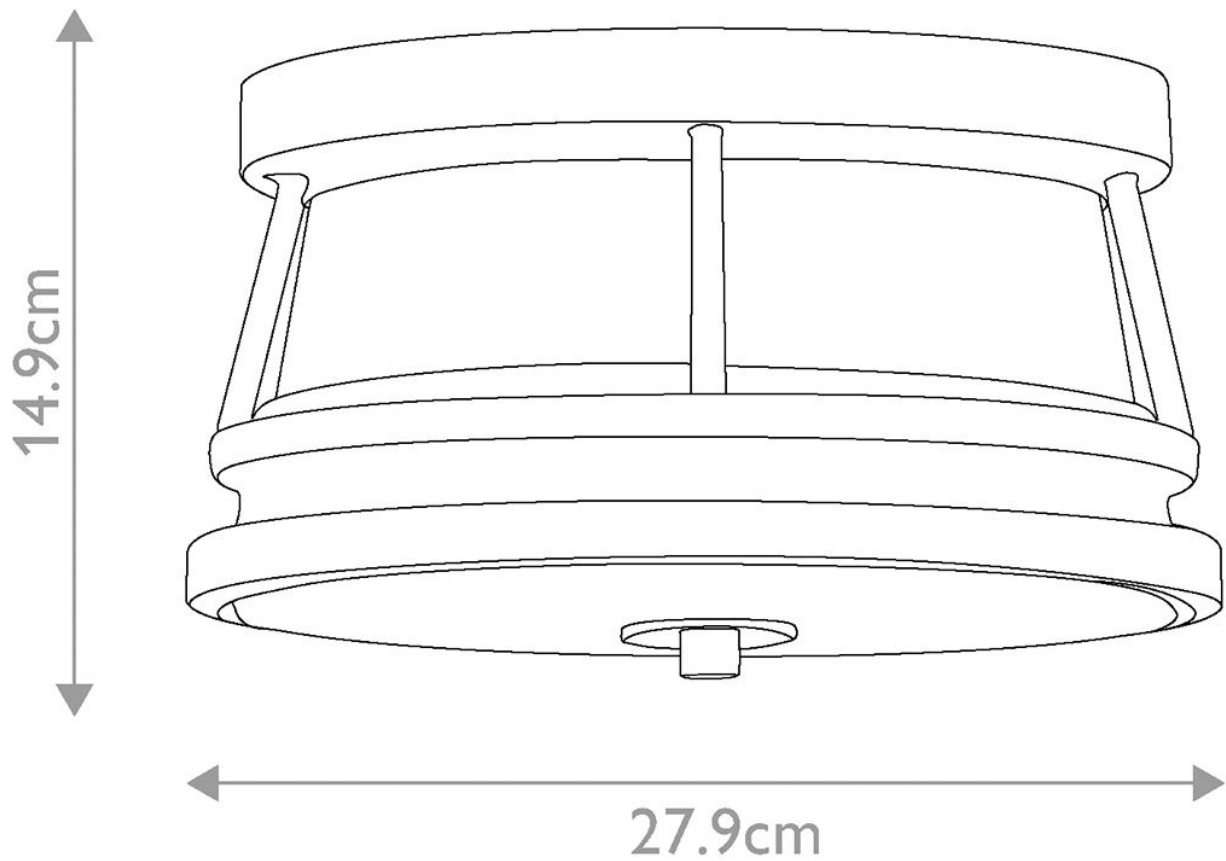

Elstead - Feiss - Chelsea Harbor FE-CHELSEAHBR-F Flush Light

CONTACT