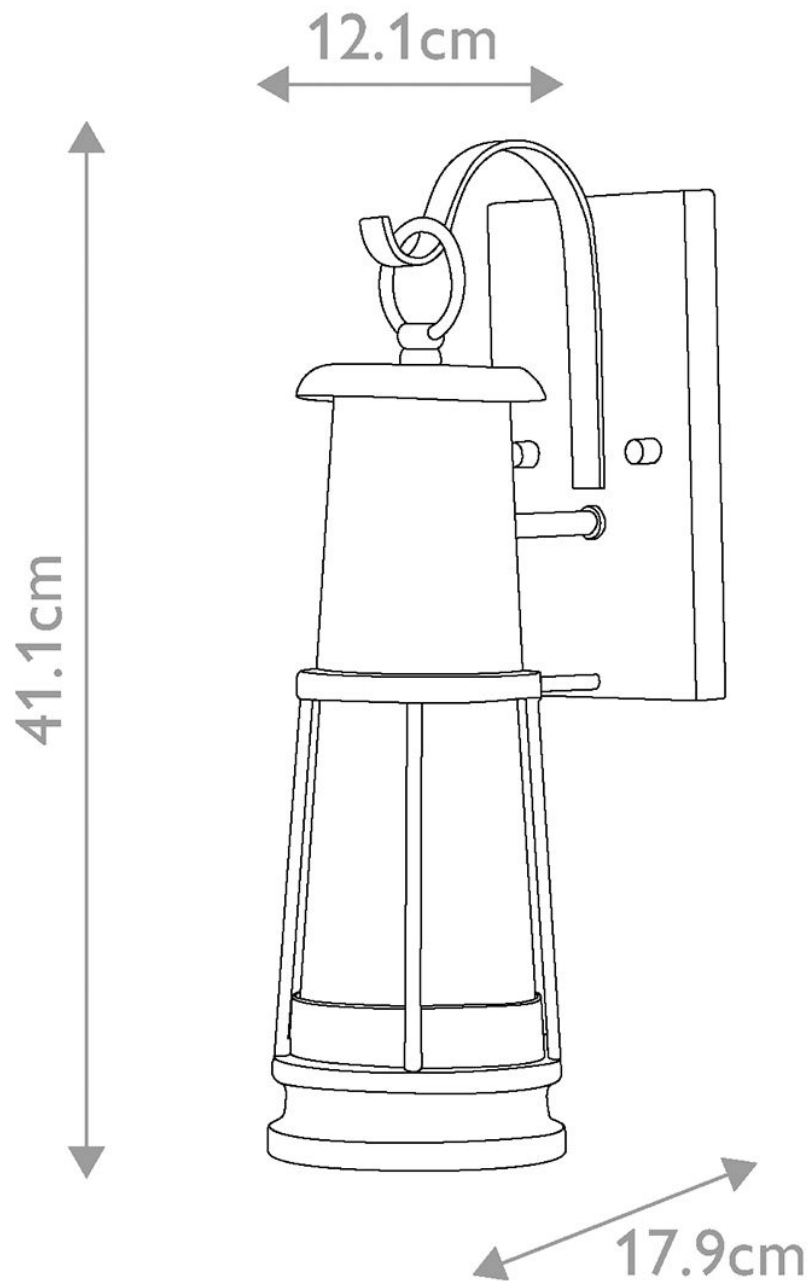

Elstead - Feiss - Chelsea Harbor FE-CHELSEAHBR2 Wall Light

CONTACT