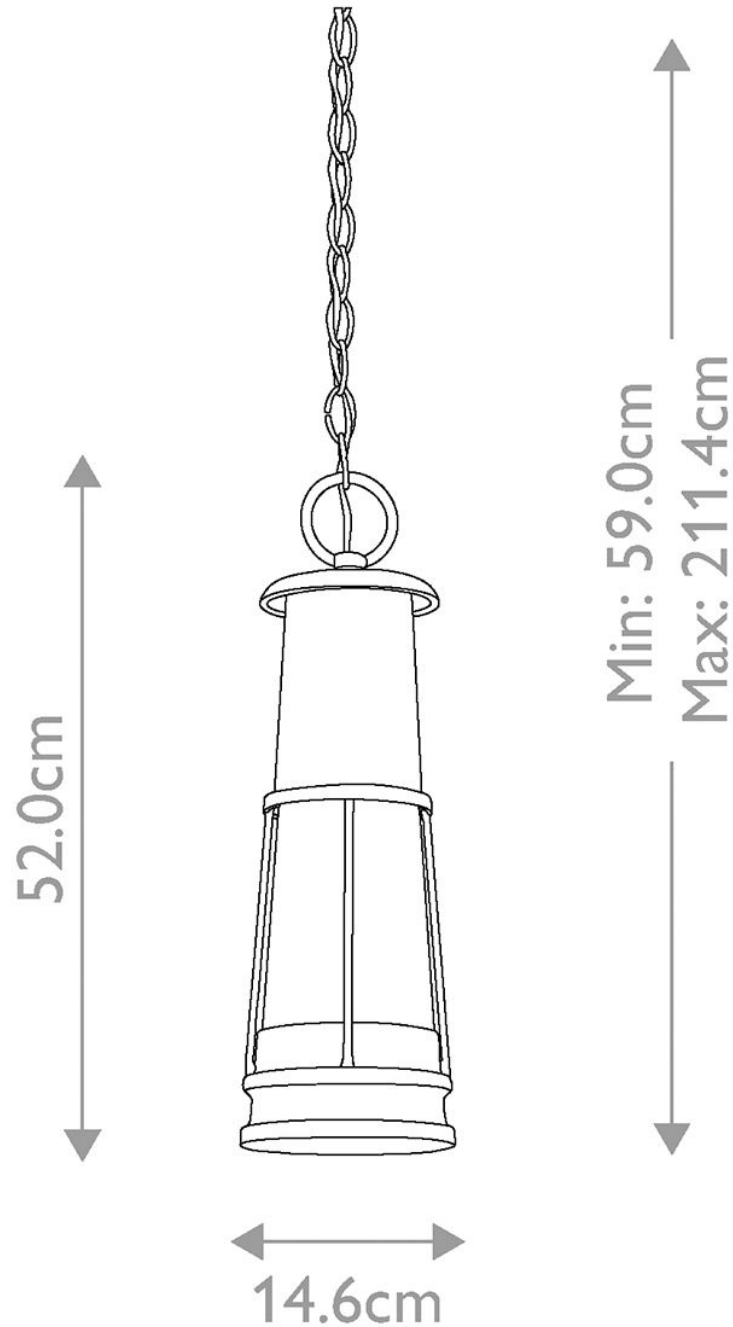

Elstead - Feiss - Chelsea Harbor FE-CHELSEAHBR8 Chain Lantern

CONTACT