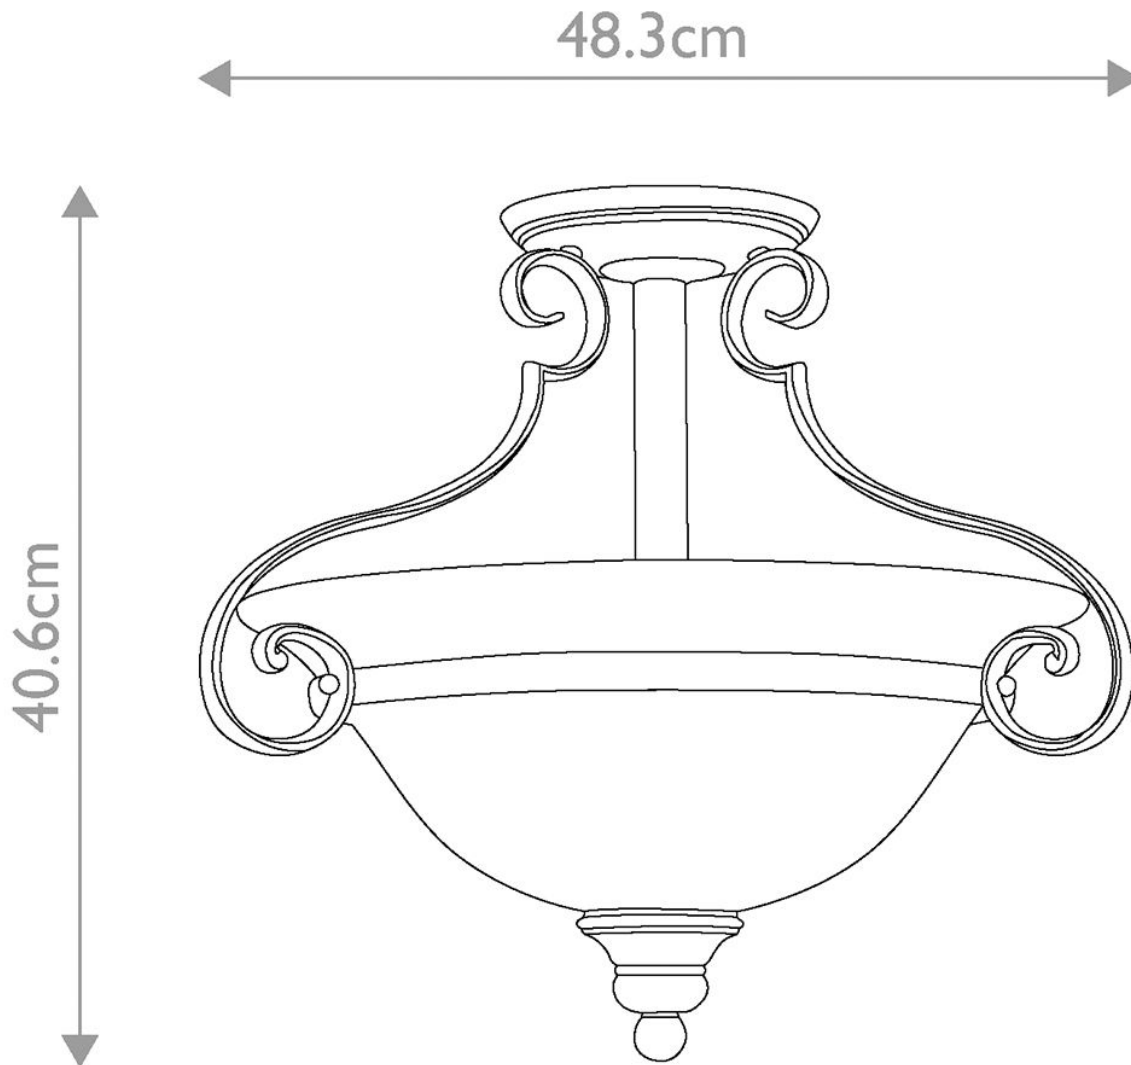

Elstead - Hinkley Lighting - Cello HK-CELLO-SF Semi-Flush

CONTACT