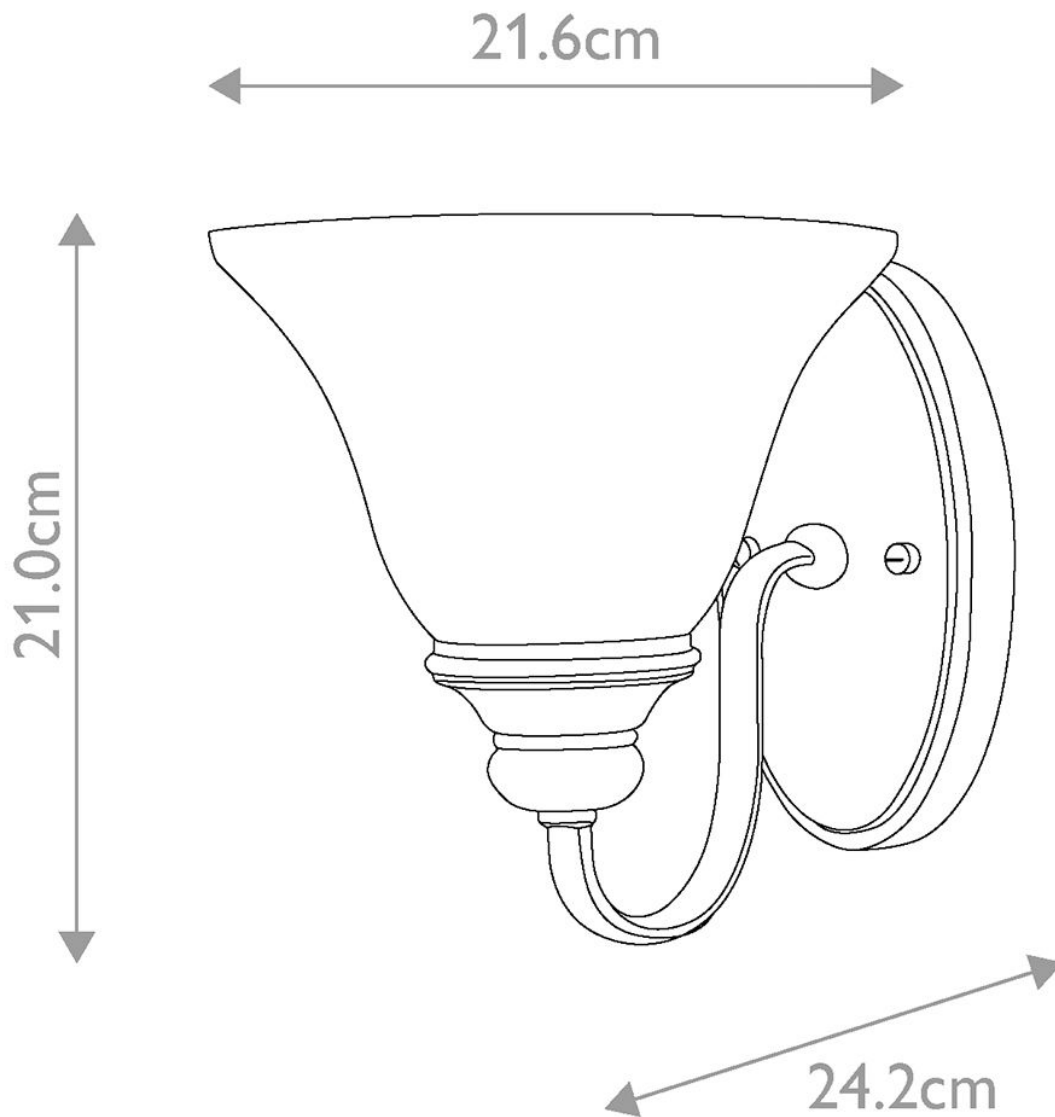

Elstead - Hinkley Lighting - Cello HK-CELLO1 Wall Light

CONTACT