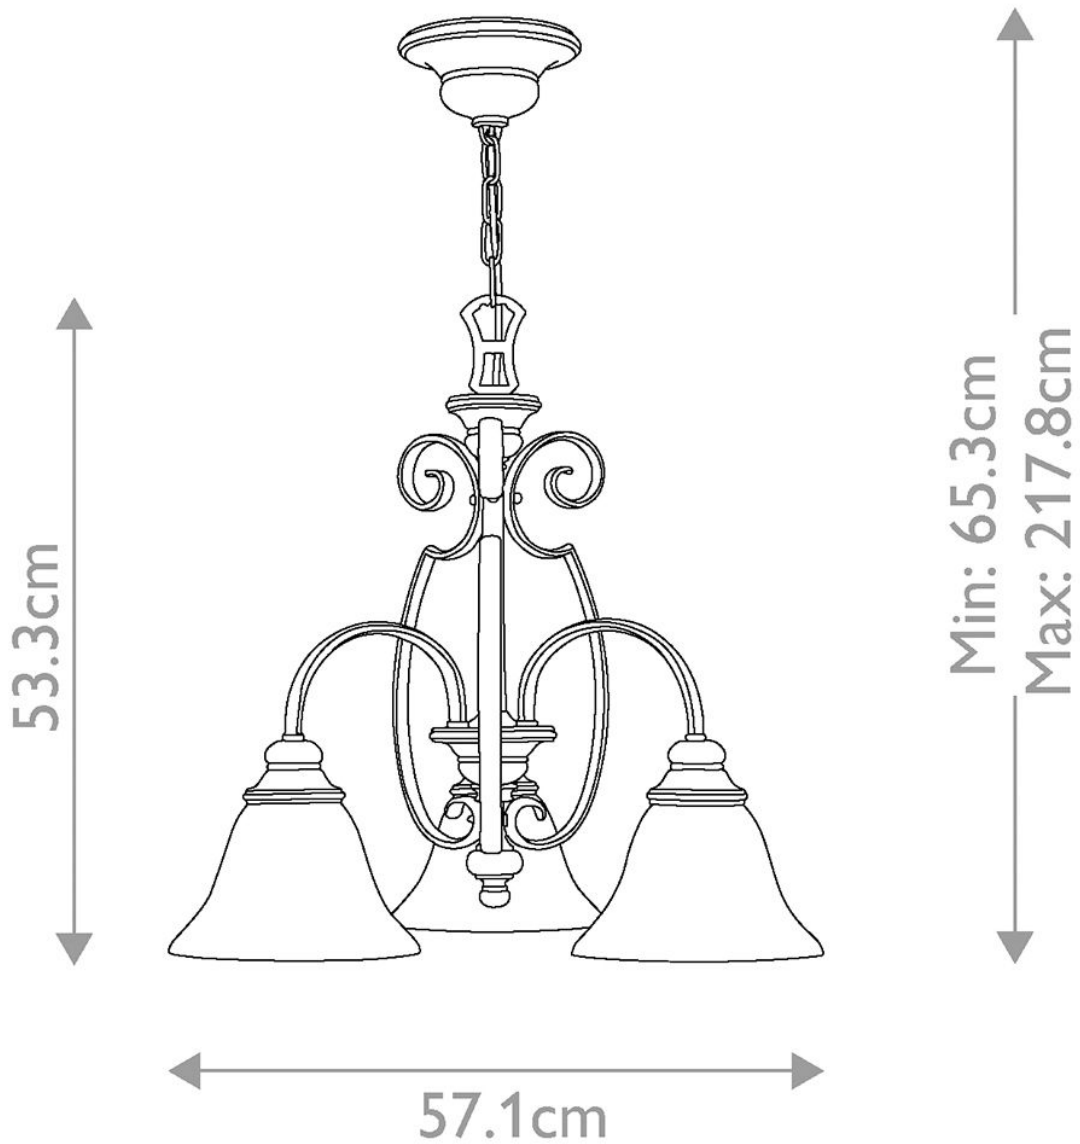

Elstead - Hinkley Lighting - Cello HK-CELLO3 Chandelier

CONTACT