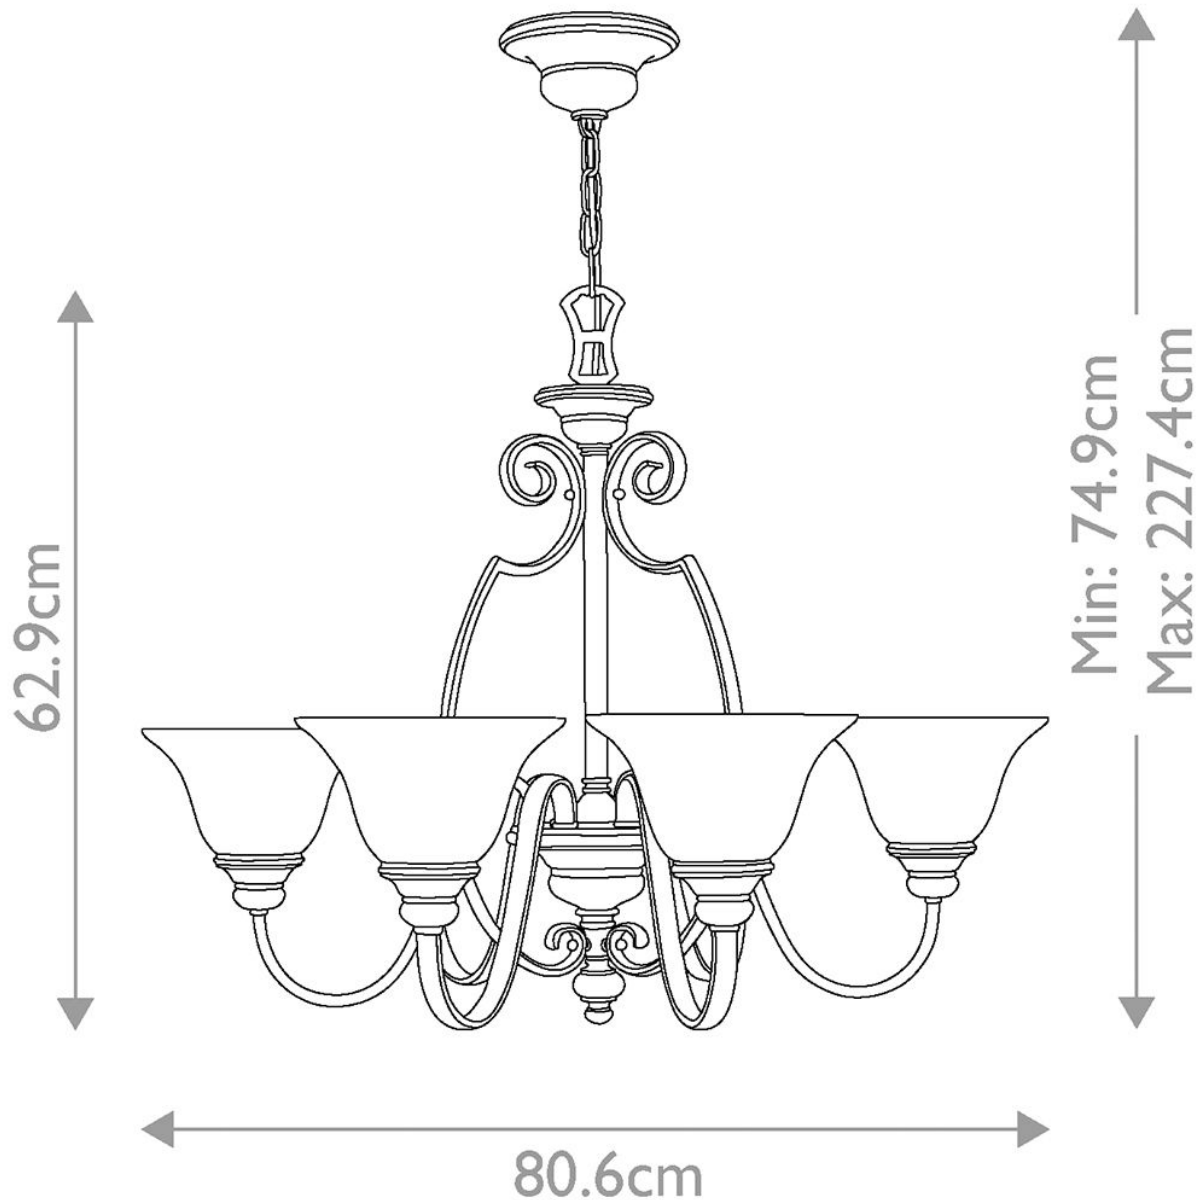

Elstead - Hinkley Lighting - Cello HK-CELLO6 Chandelier

CONTACT