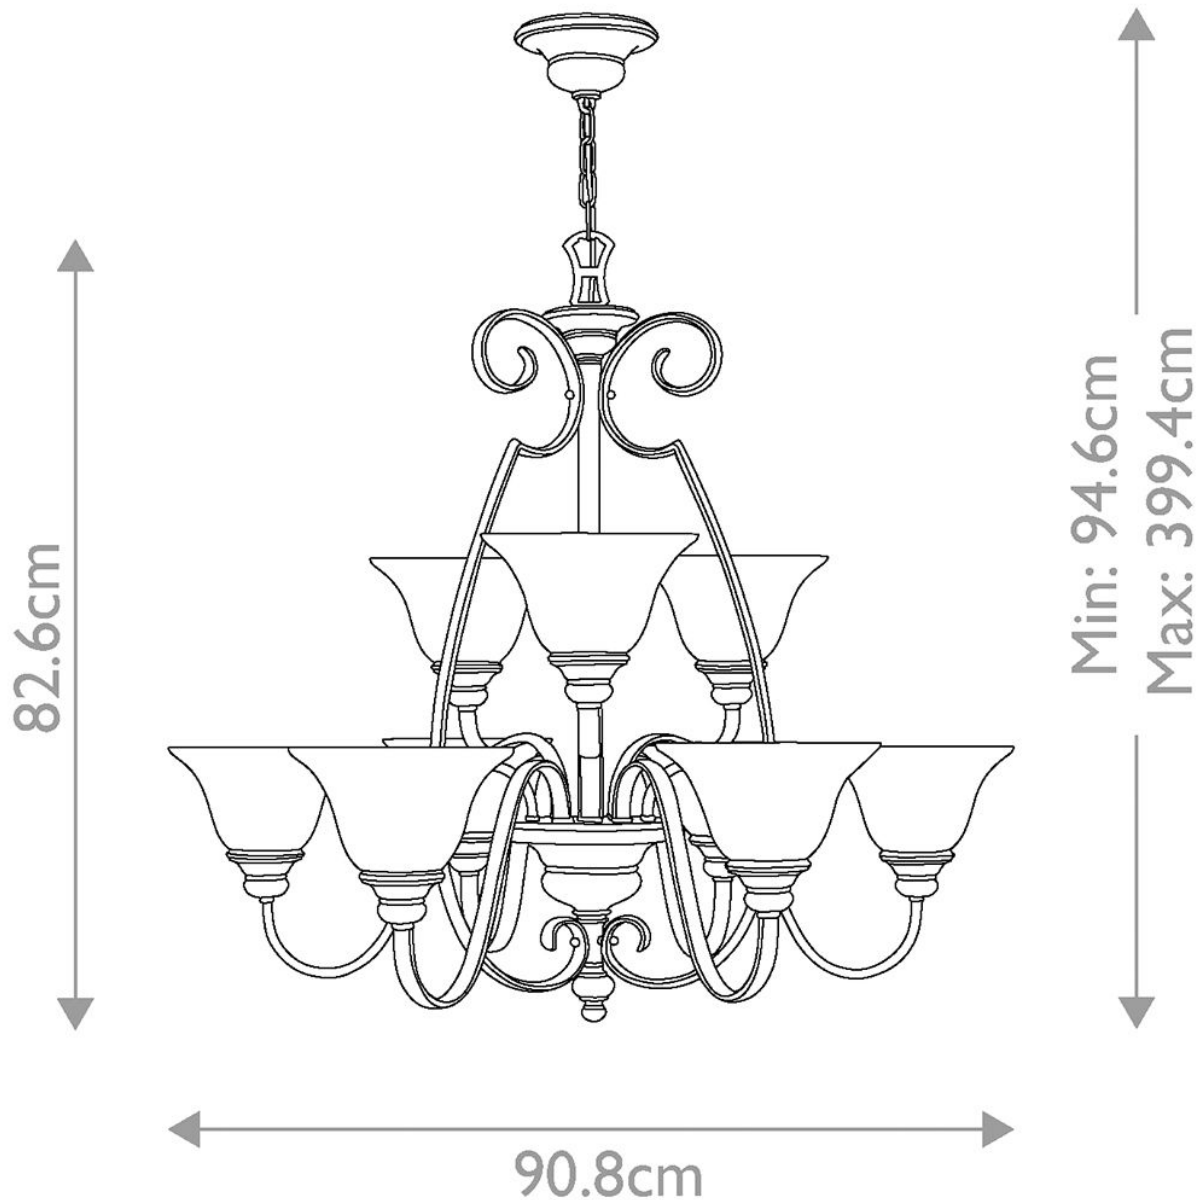

Elstead - Hinkley Lighting - Cello HK-CELLO9 Chandelier

**CONTACT**