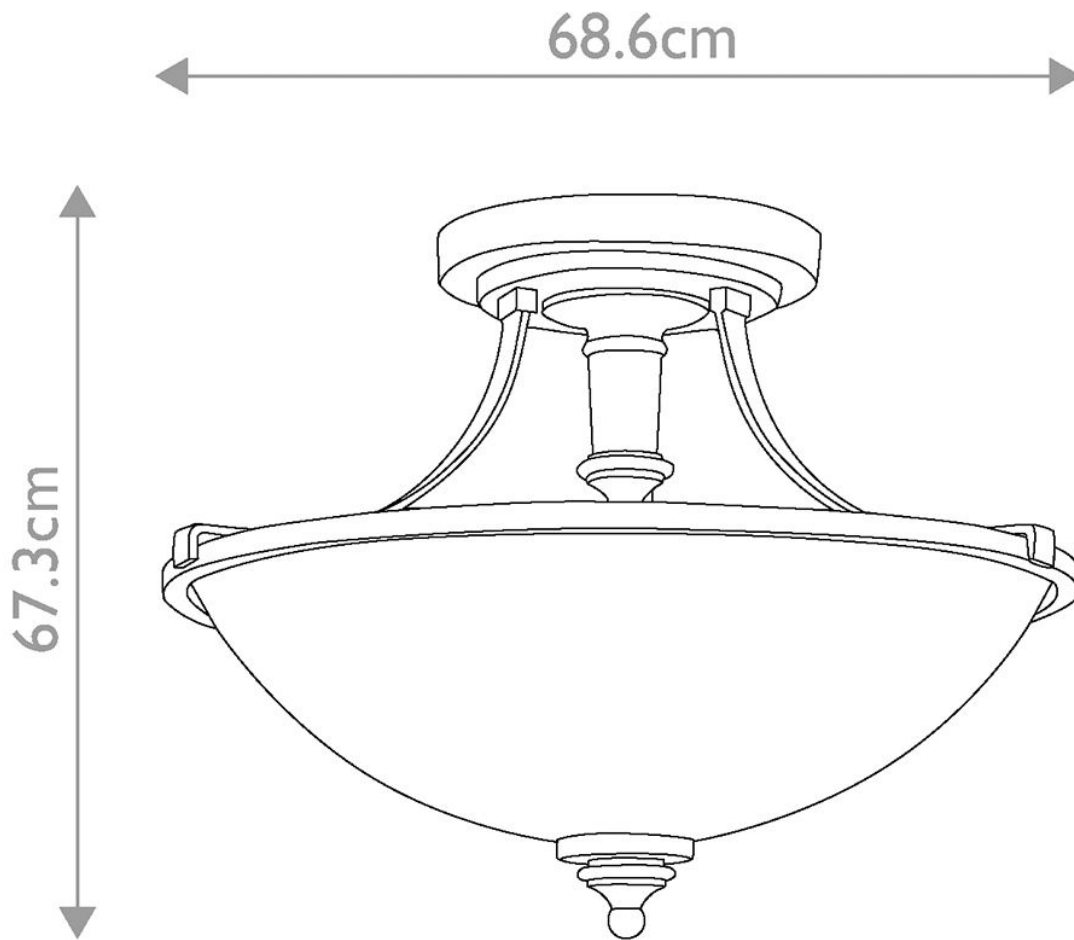

Elstead - Hinkley Lighting - Truman HK-TRUMAN-SF Semi-Flush

CONTACT