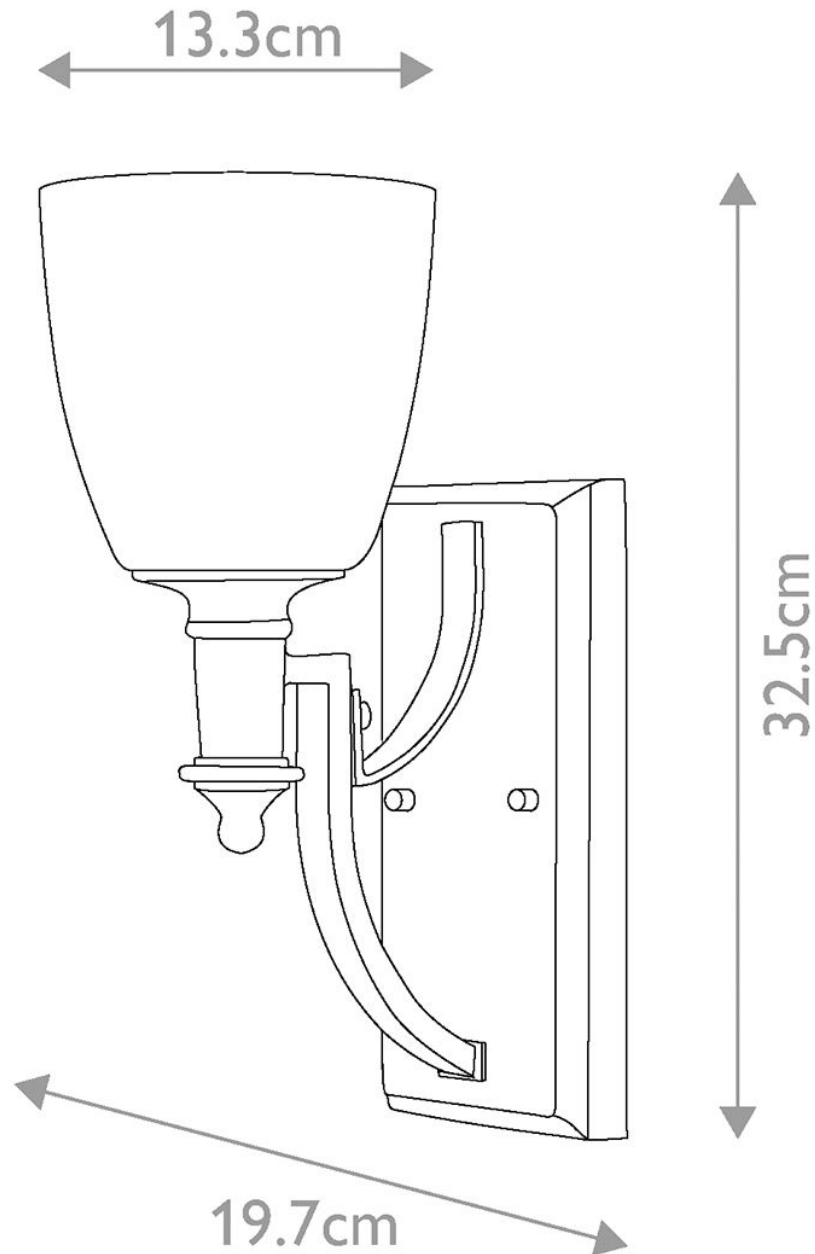

Elstead - Hinkley Lighting - Truman HK-TRUMAN1 Wall Light

**CONTACT**