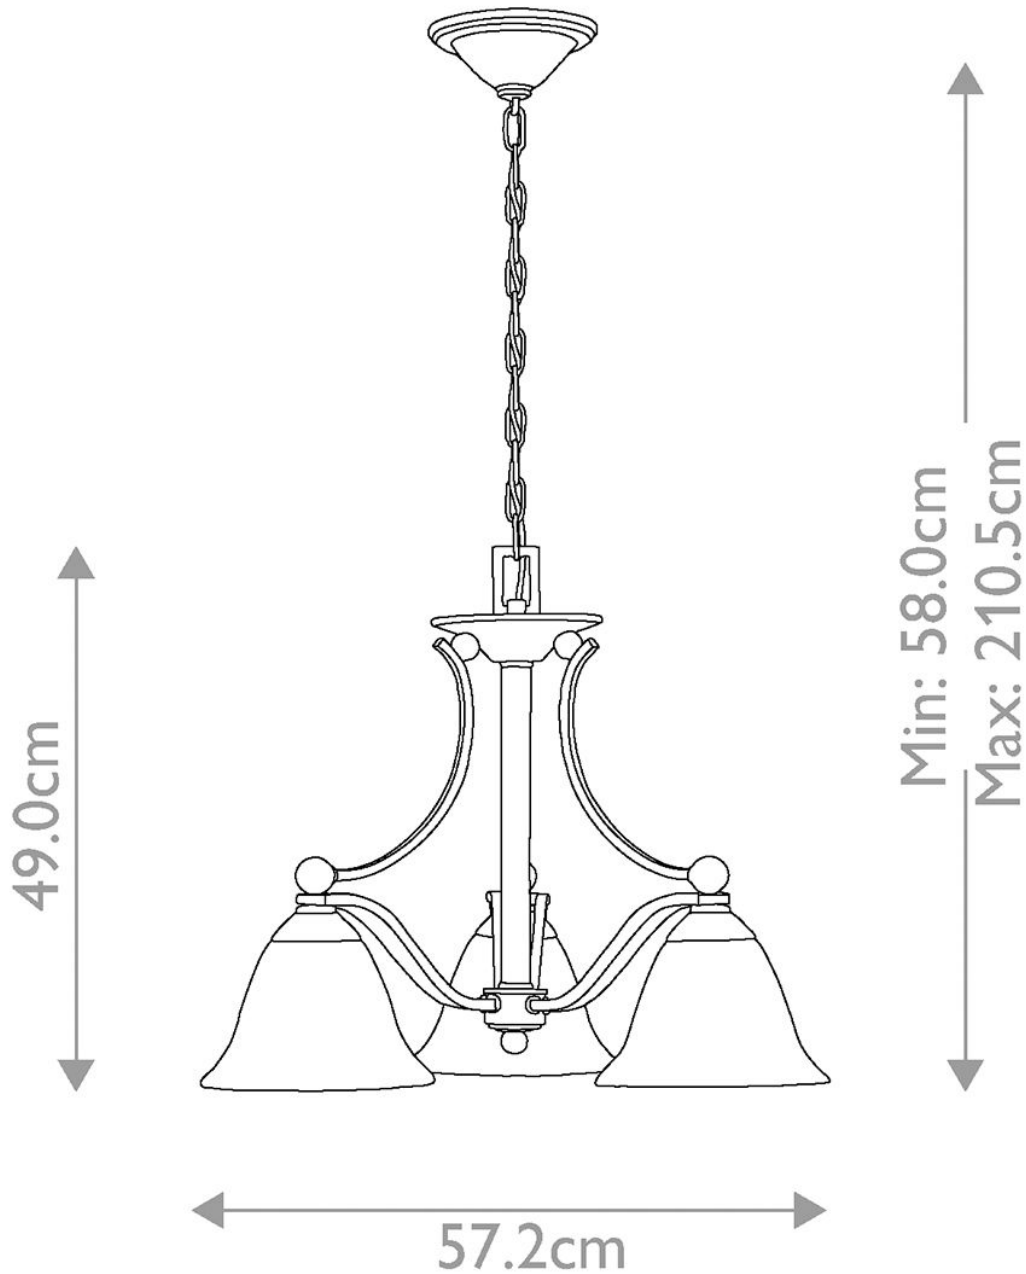

Elstead - Hinkley Lighting - Bolla HK-BOLLA3 Chandelier

CONTACT