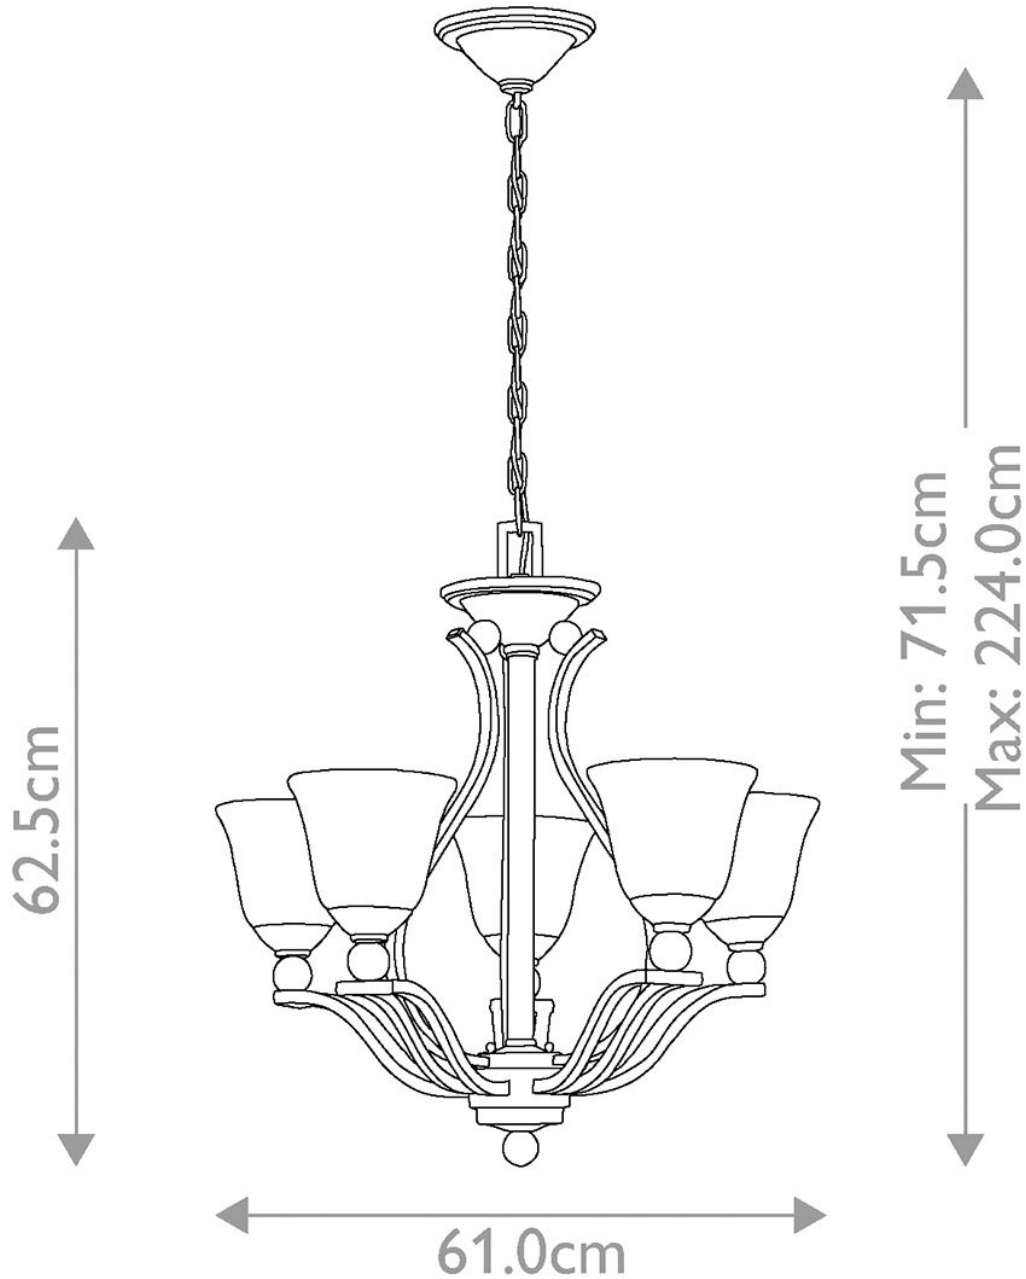

Elstead - Hinkley Lighting - Bolla HK-BOLLA5 Chandelier

CONTACT