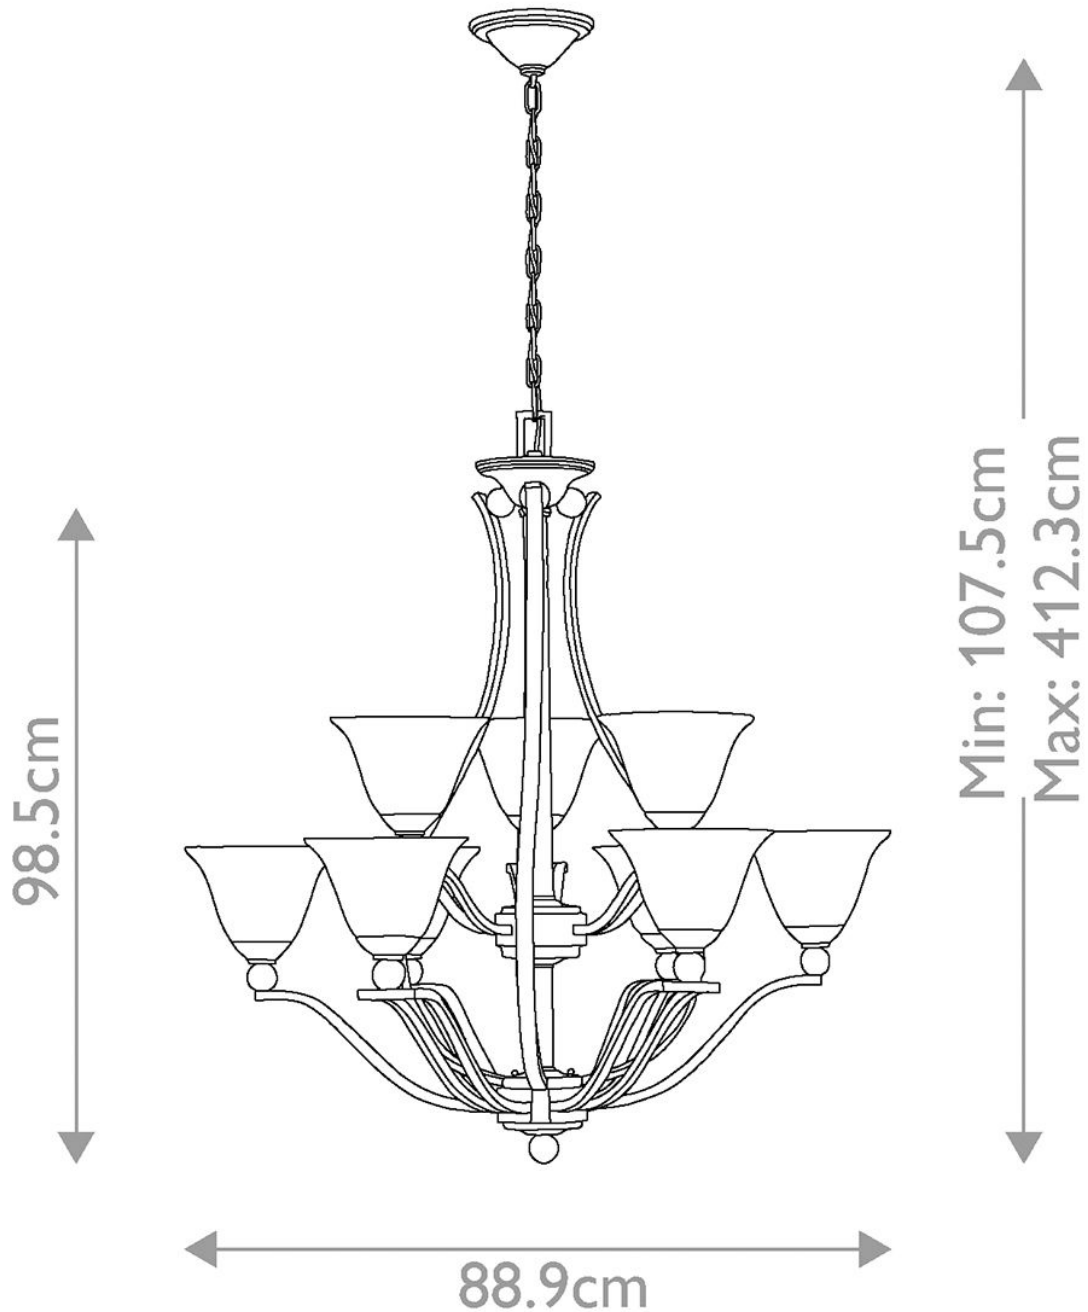

Elstead - Hinkley Lighting - Bolla HK-BOLLA9 Chandelier

CONTACT