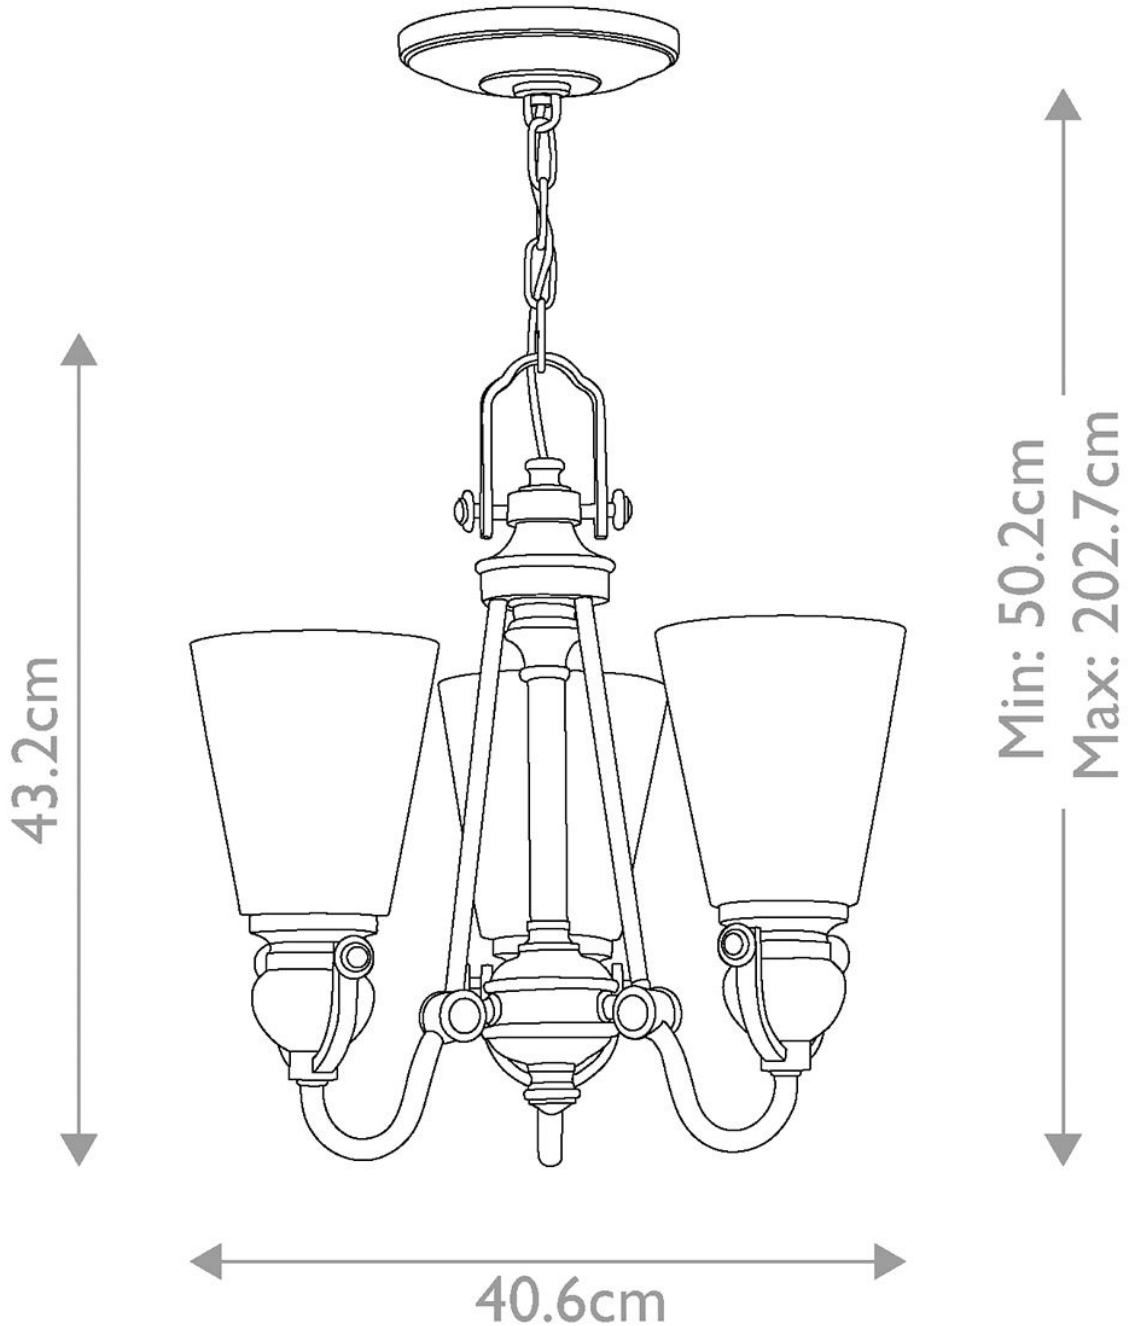

Elstead - Hinkley Lighting - Mayflower HK-MAYFLOWER3 Chandelier

CONTACT