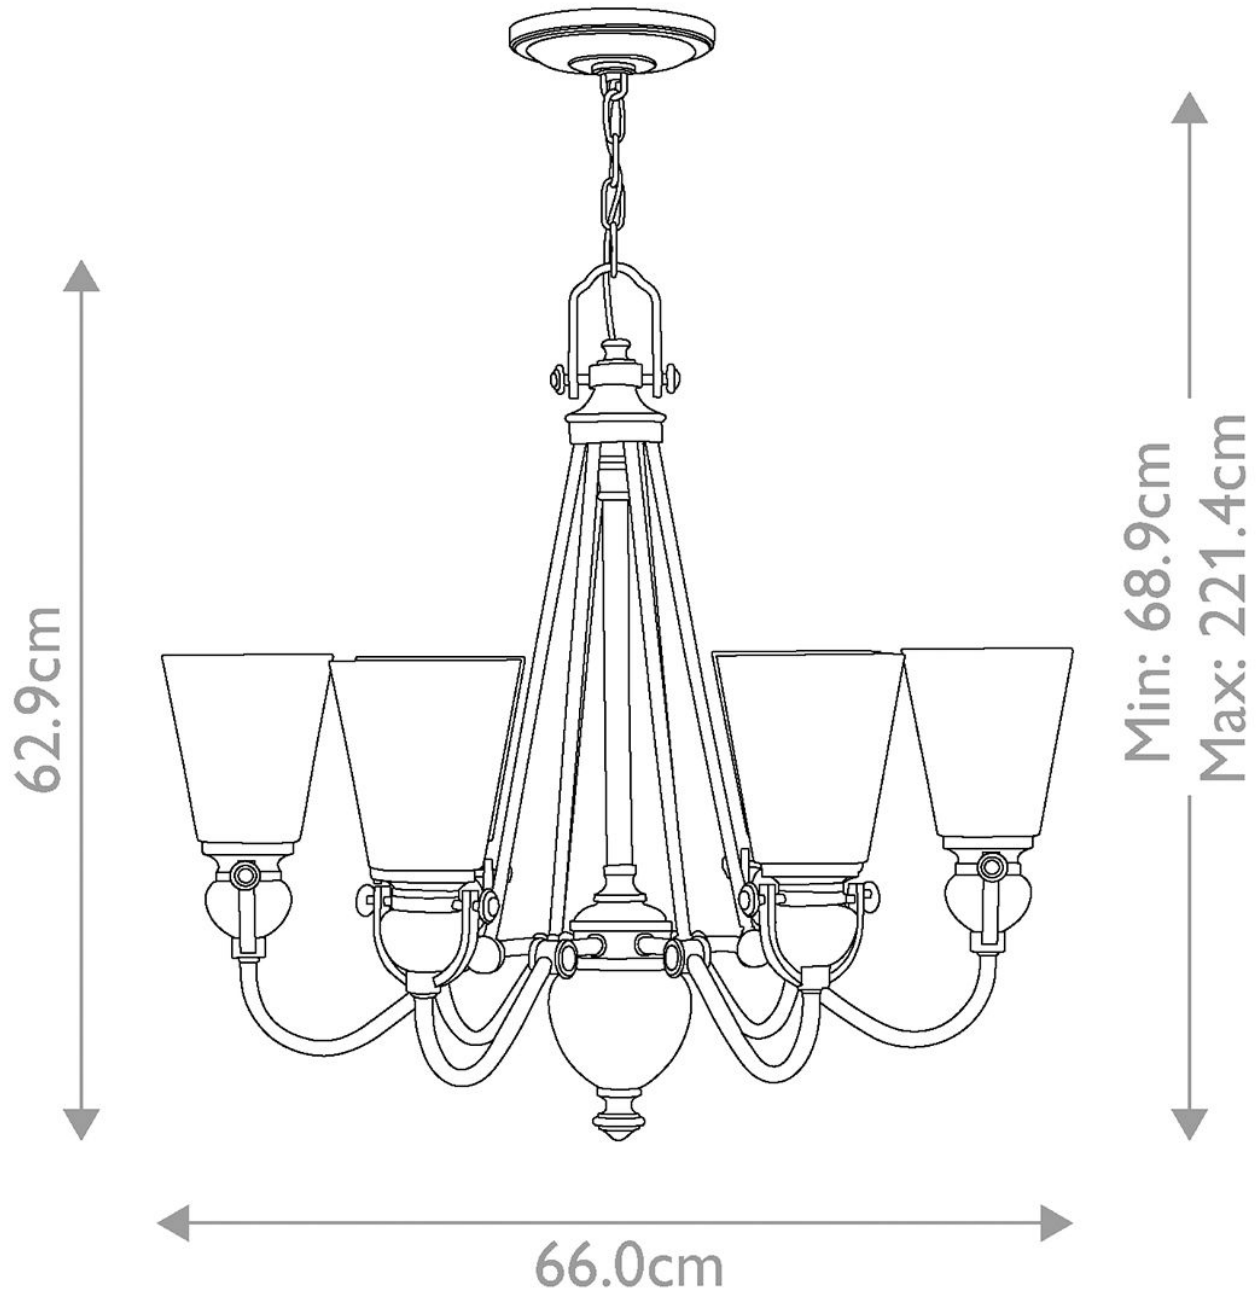

Elstead - Hinkley Lighting - Mayflower HK-MAYFLOWER6 Chandelier

CONTACT