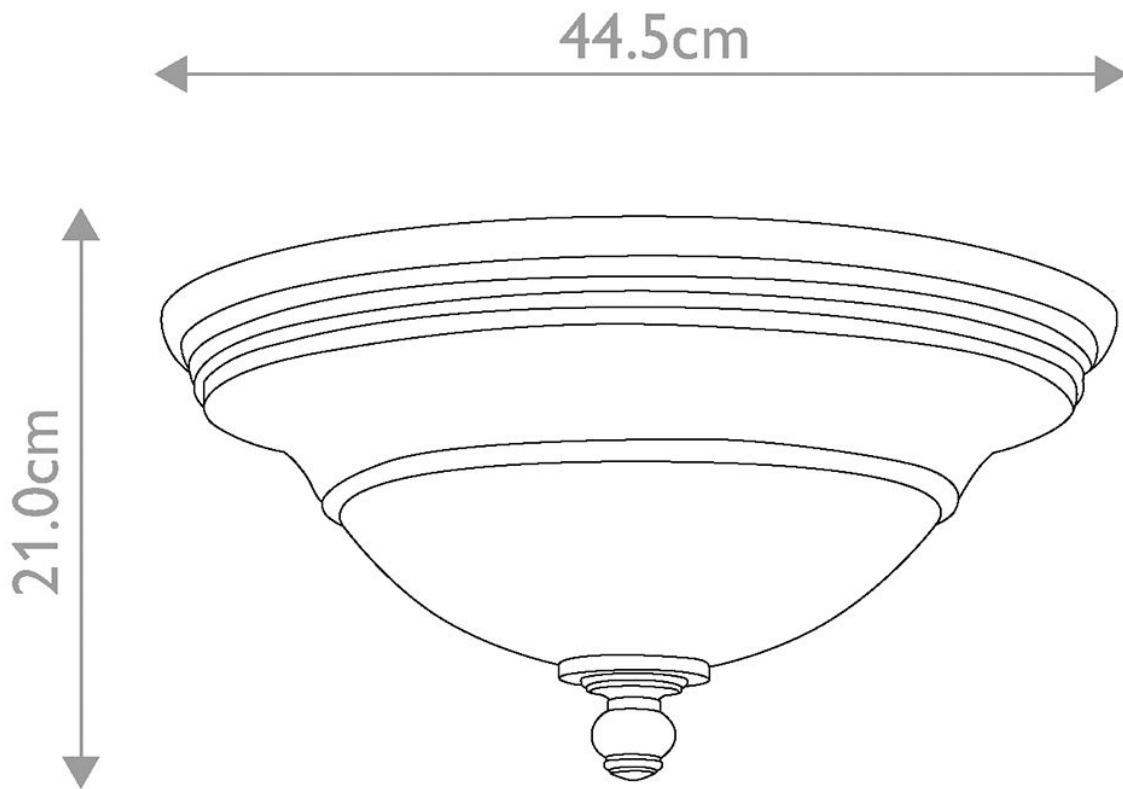

Elstead - Hinkley Lighting - Plymouth HK-PLYMOUTH-F Flush Light

CONTACT